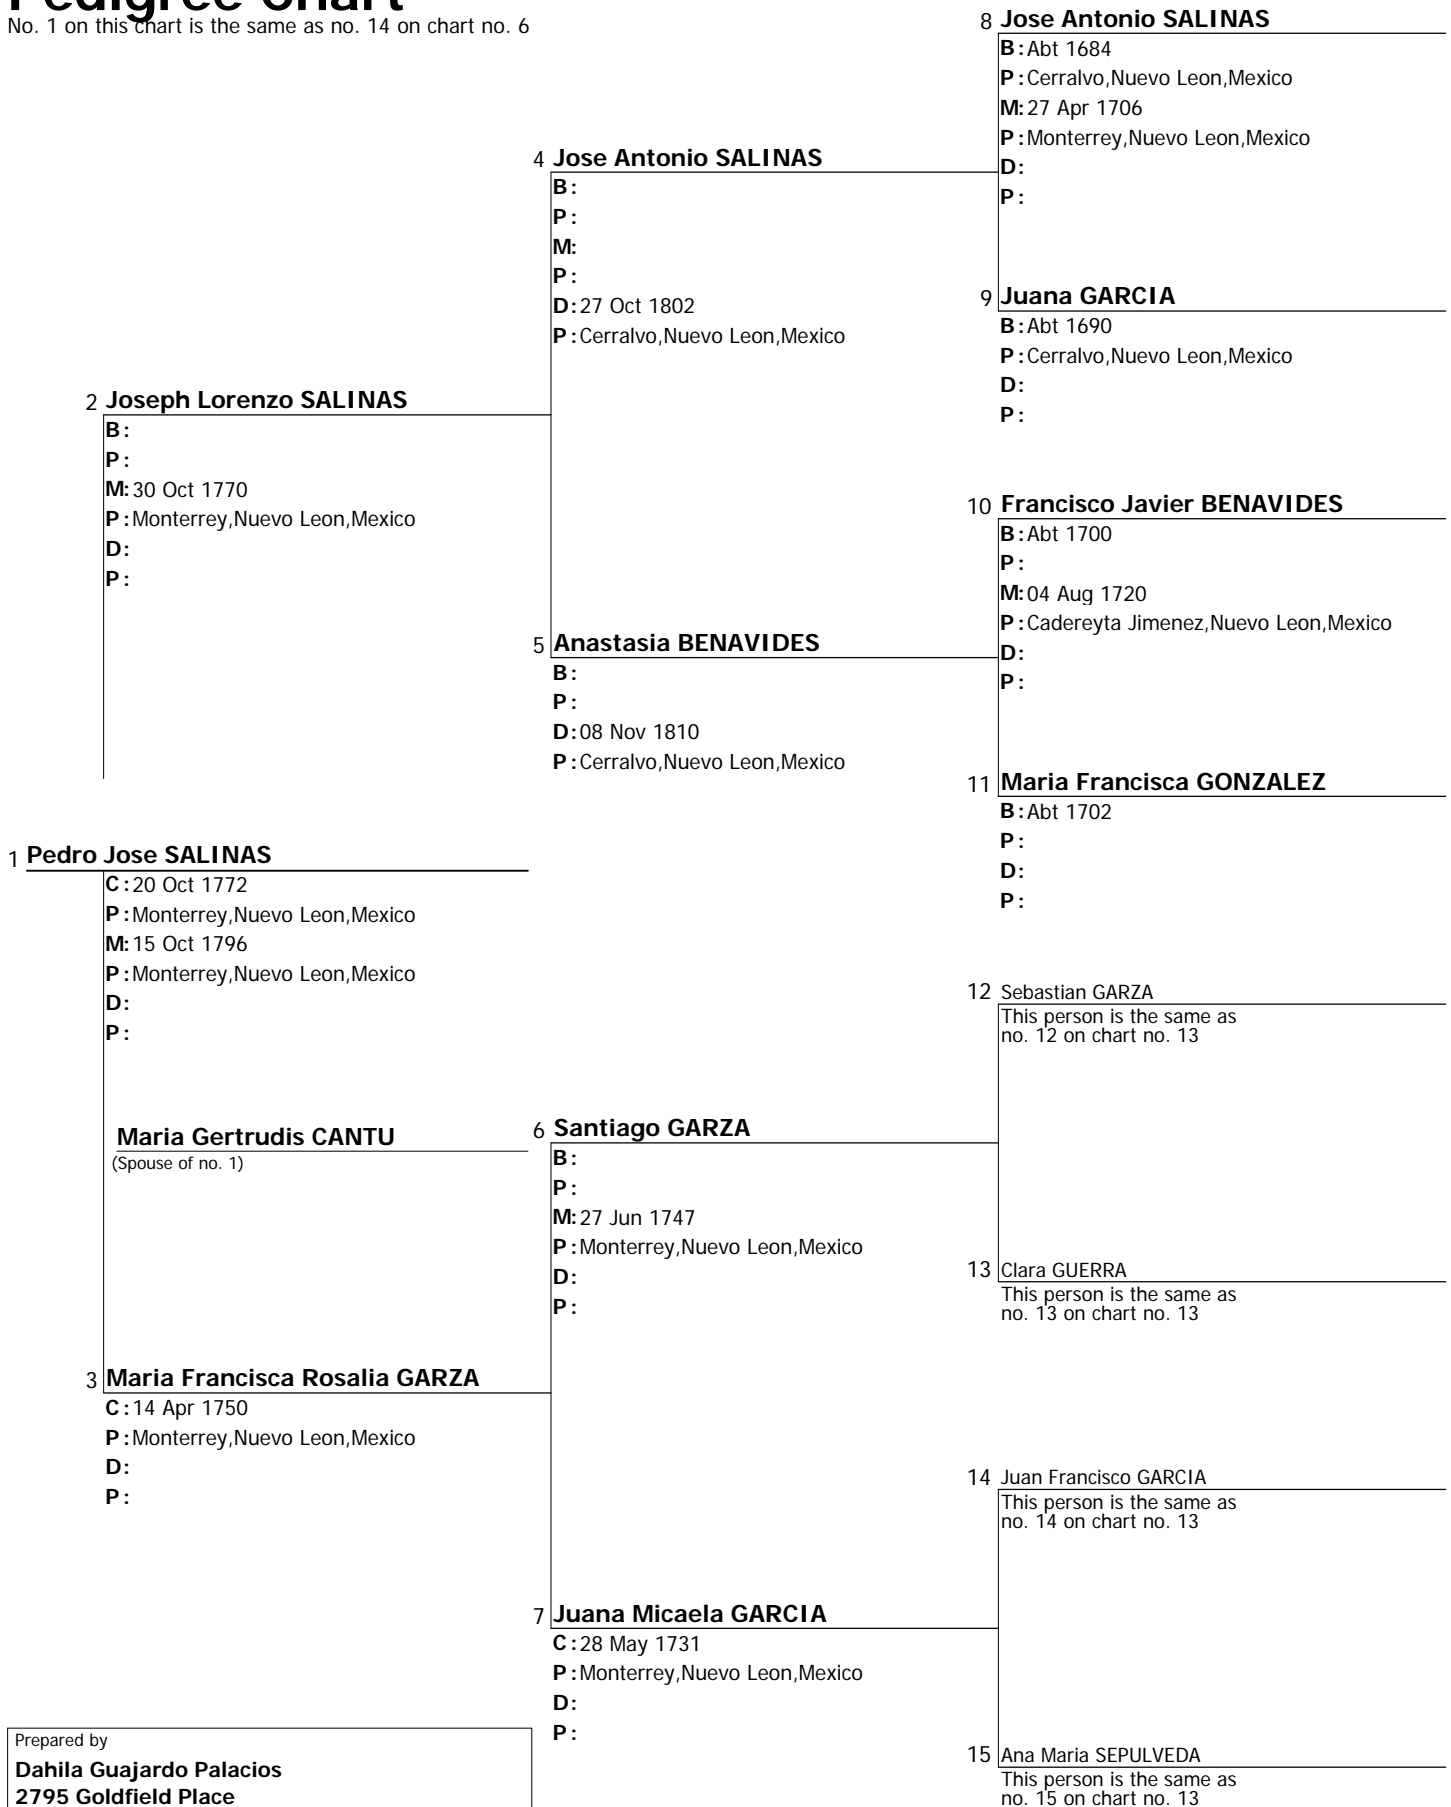

Pedigree Chart

Chart no. 38

No. 1 on this chart is the same as no. 14 on chart no. 6

Prepared by Dahila Guajardo Palacios 2795 Goldfield Place Simi Valley, CA 93063	
Telephone 805-581-6465	Date prepared 31 Oct 2014