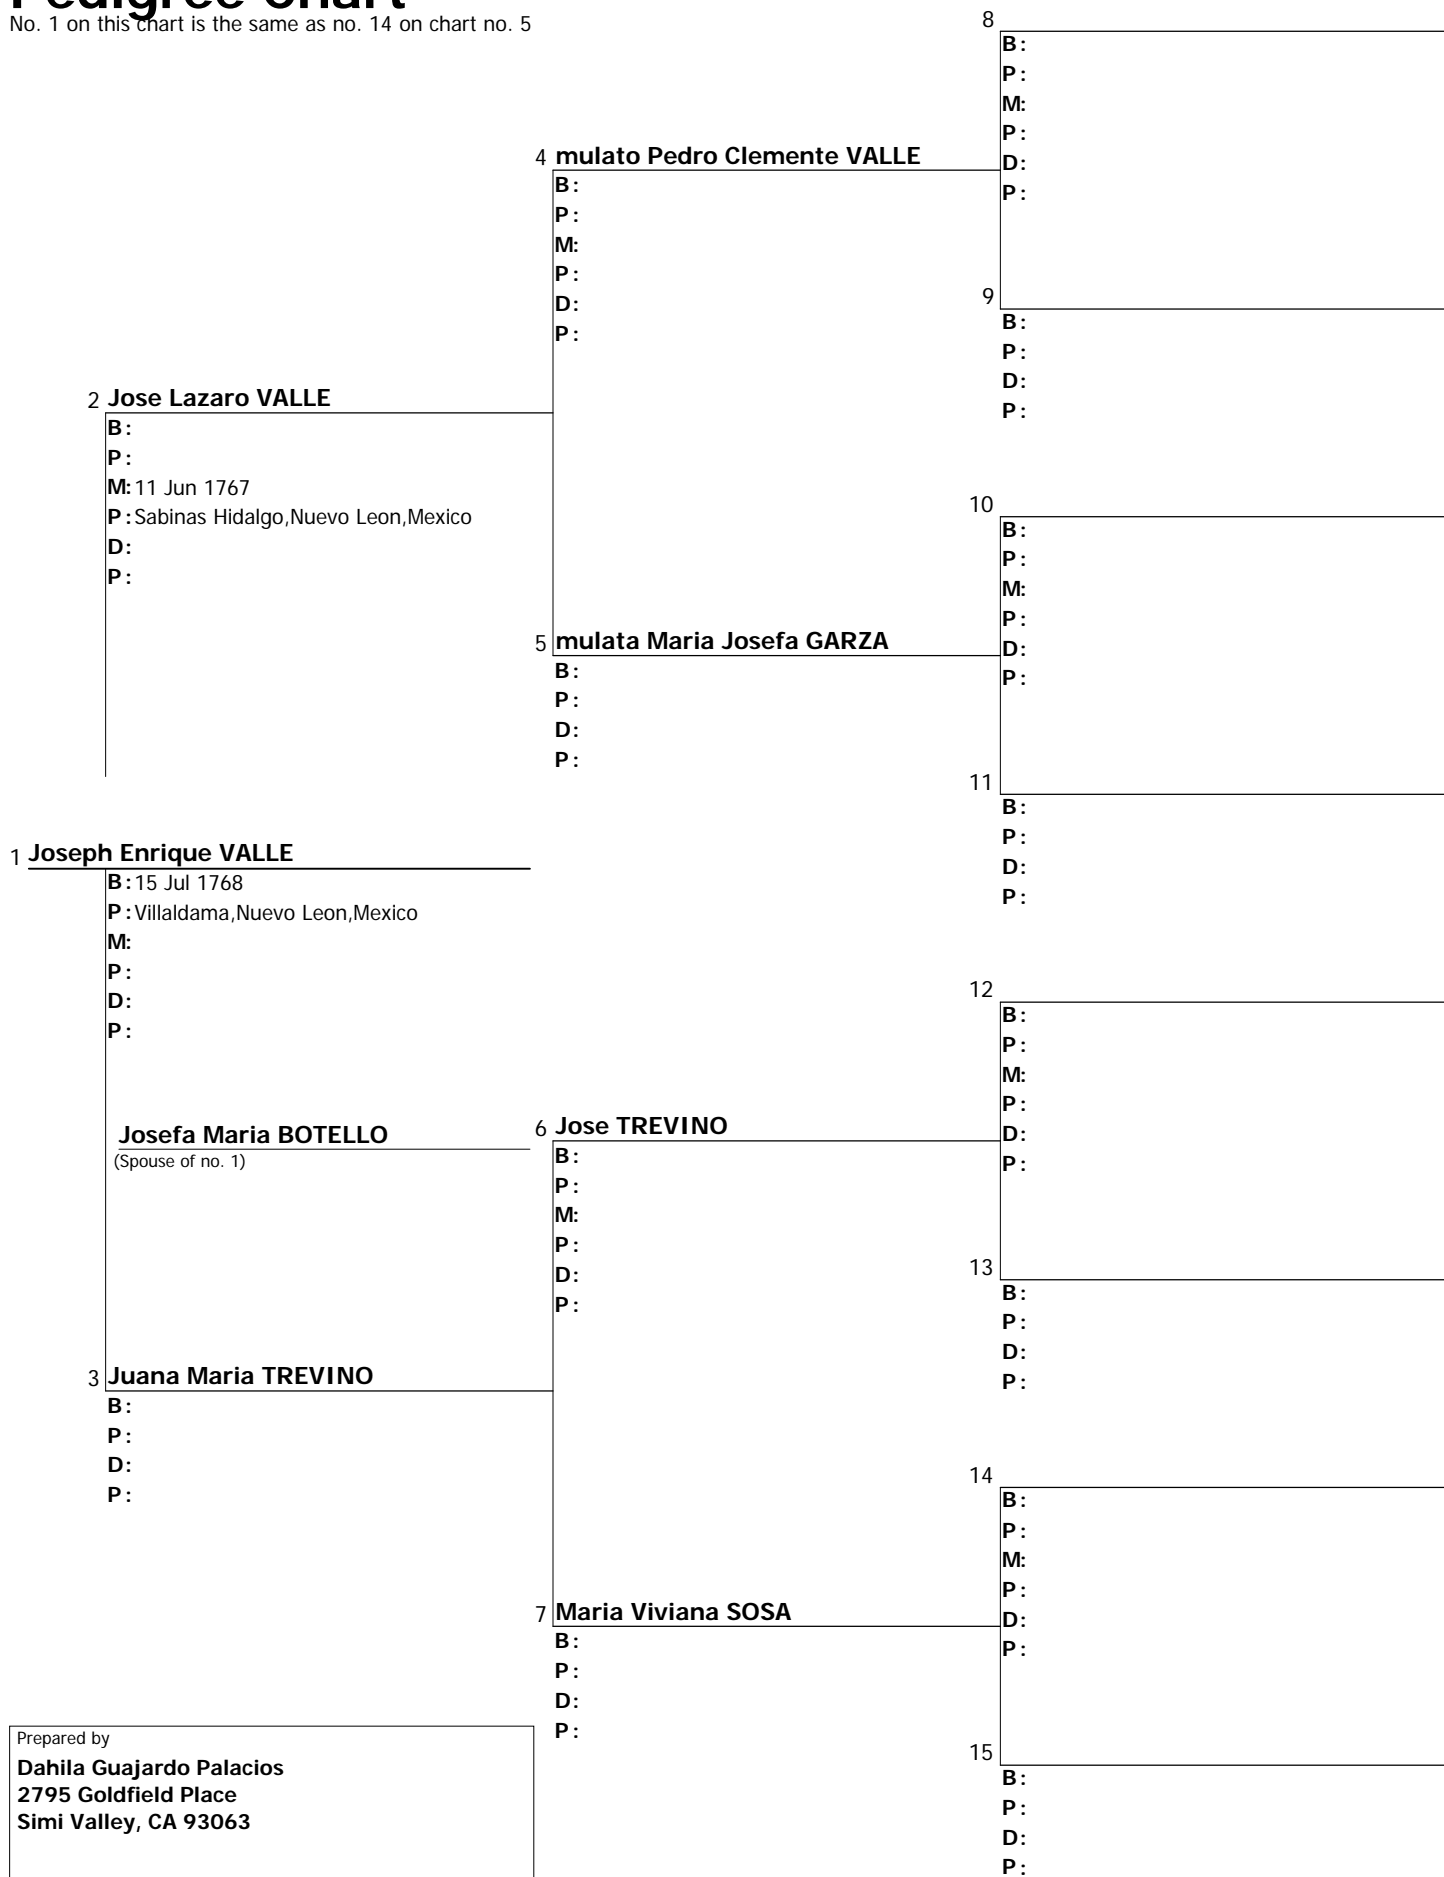

Pedigree Chart

No. 1 on this chart is the same as no. 14 on chart no. 5

Prepared by Dahila Guajardo Palacios 2795 Goldfield Place Simi Valley, CA 93063	
Telephone 805-581-6465	Date prepared 31 Oct 2014