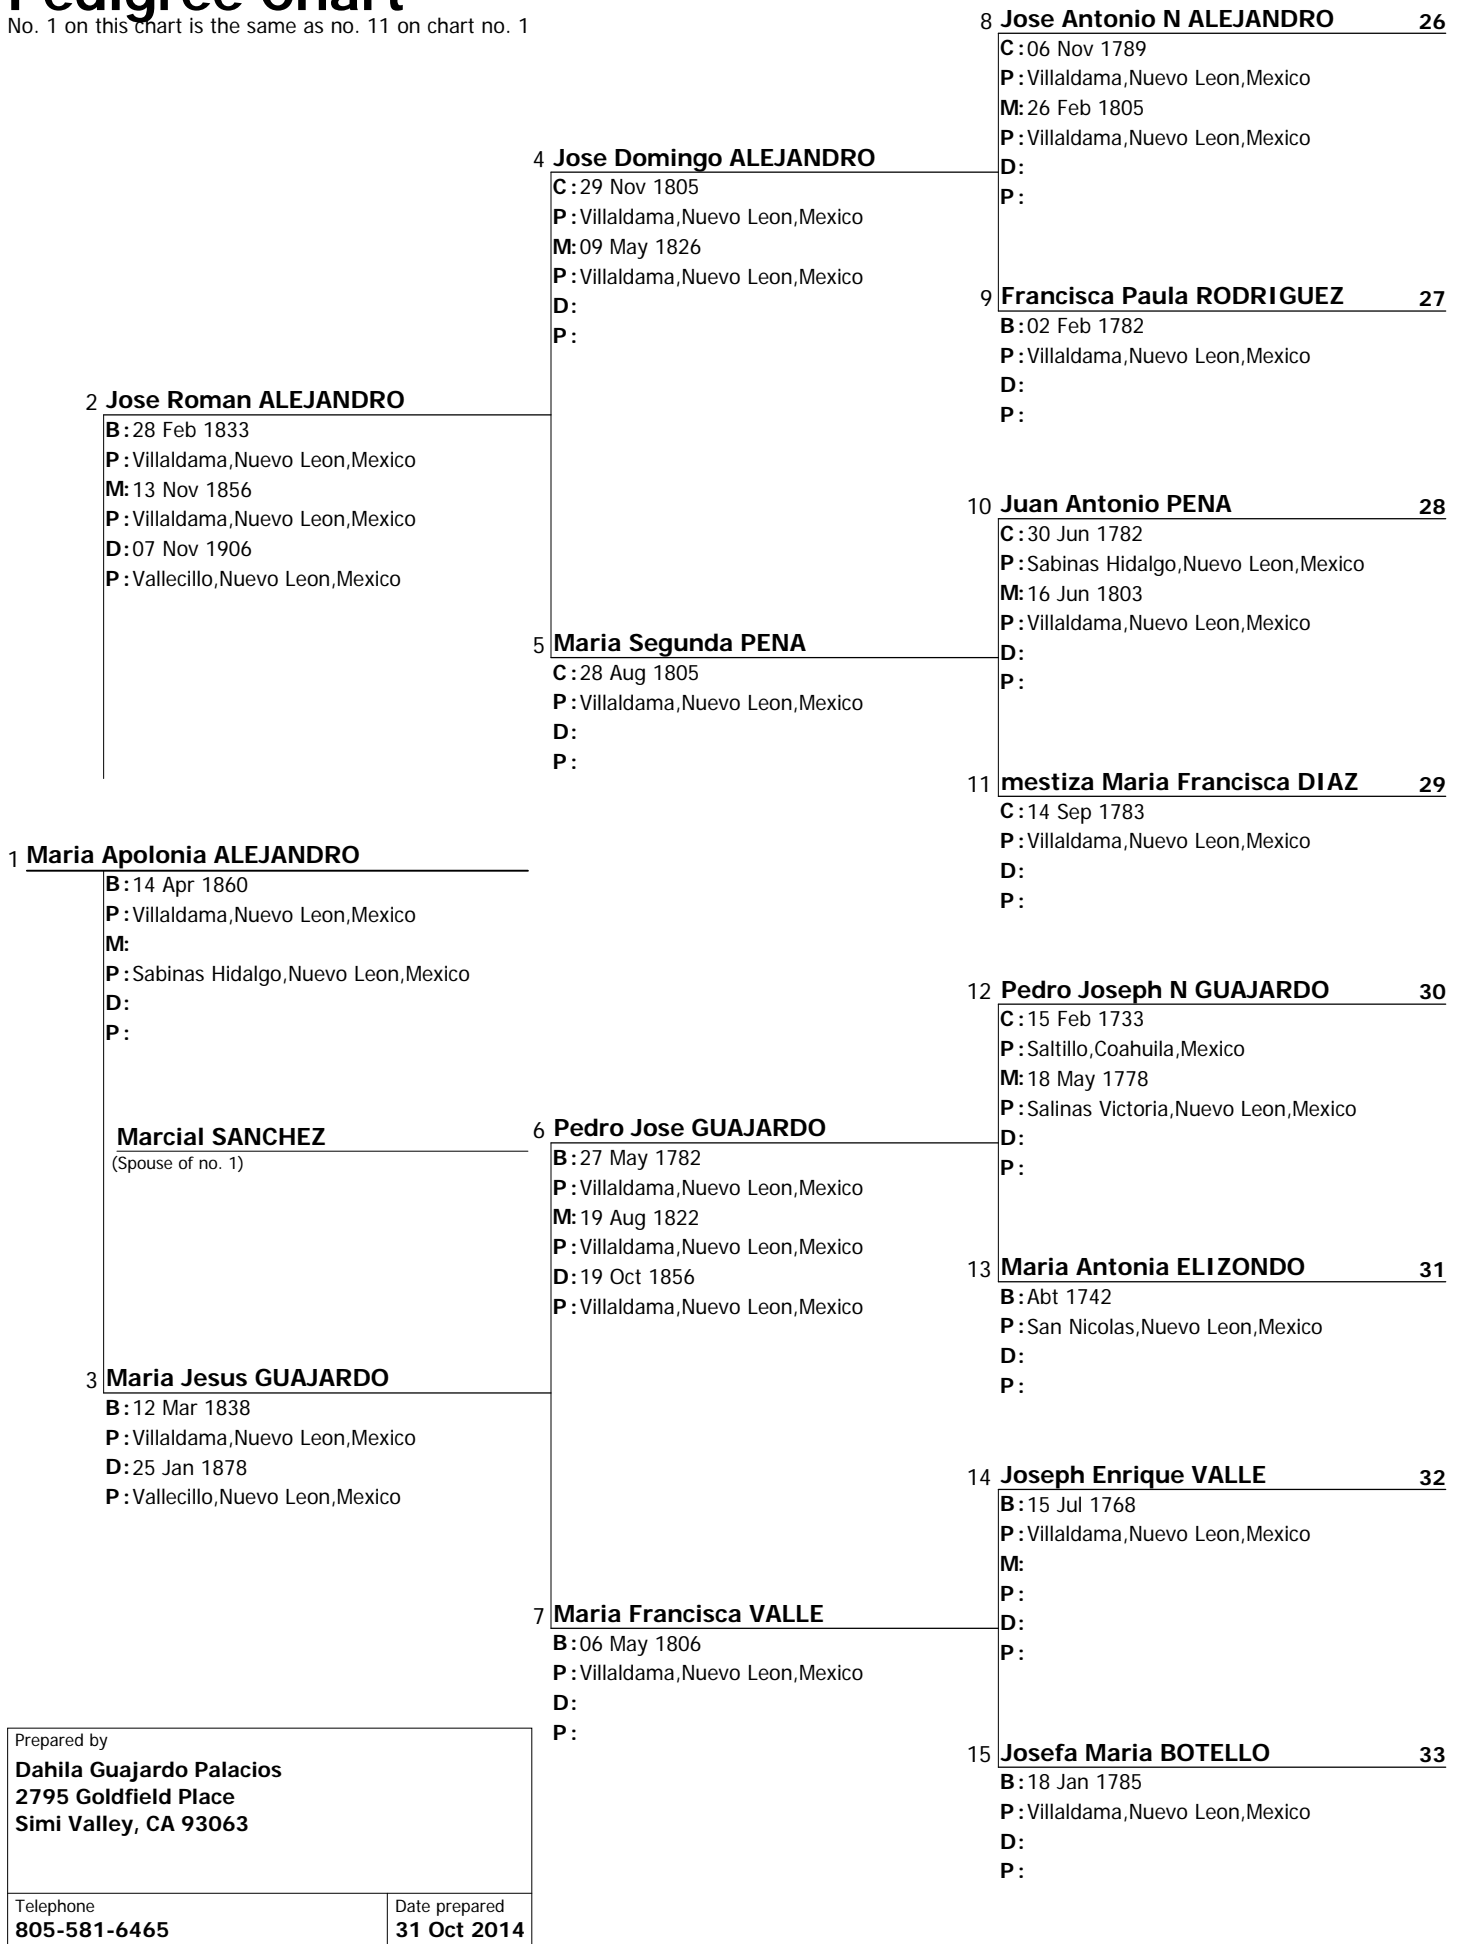

Pedigree Chart

Chart no. 5

No. 1 on this chart is the same as no. 11 on chart no. 1

Prepared by Dahila Guajardo Palacios 2795 Goldfield Place Simi Valley, CA 93063	
Telephone 805-581-6465	Date prepared 31 Oct 2014