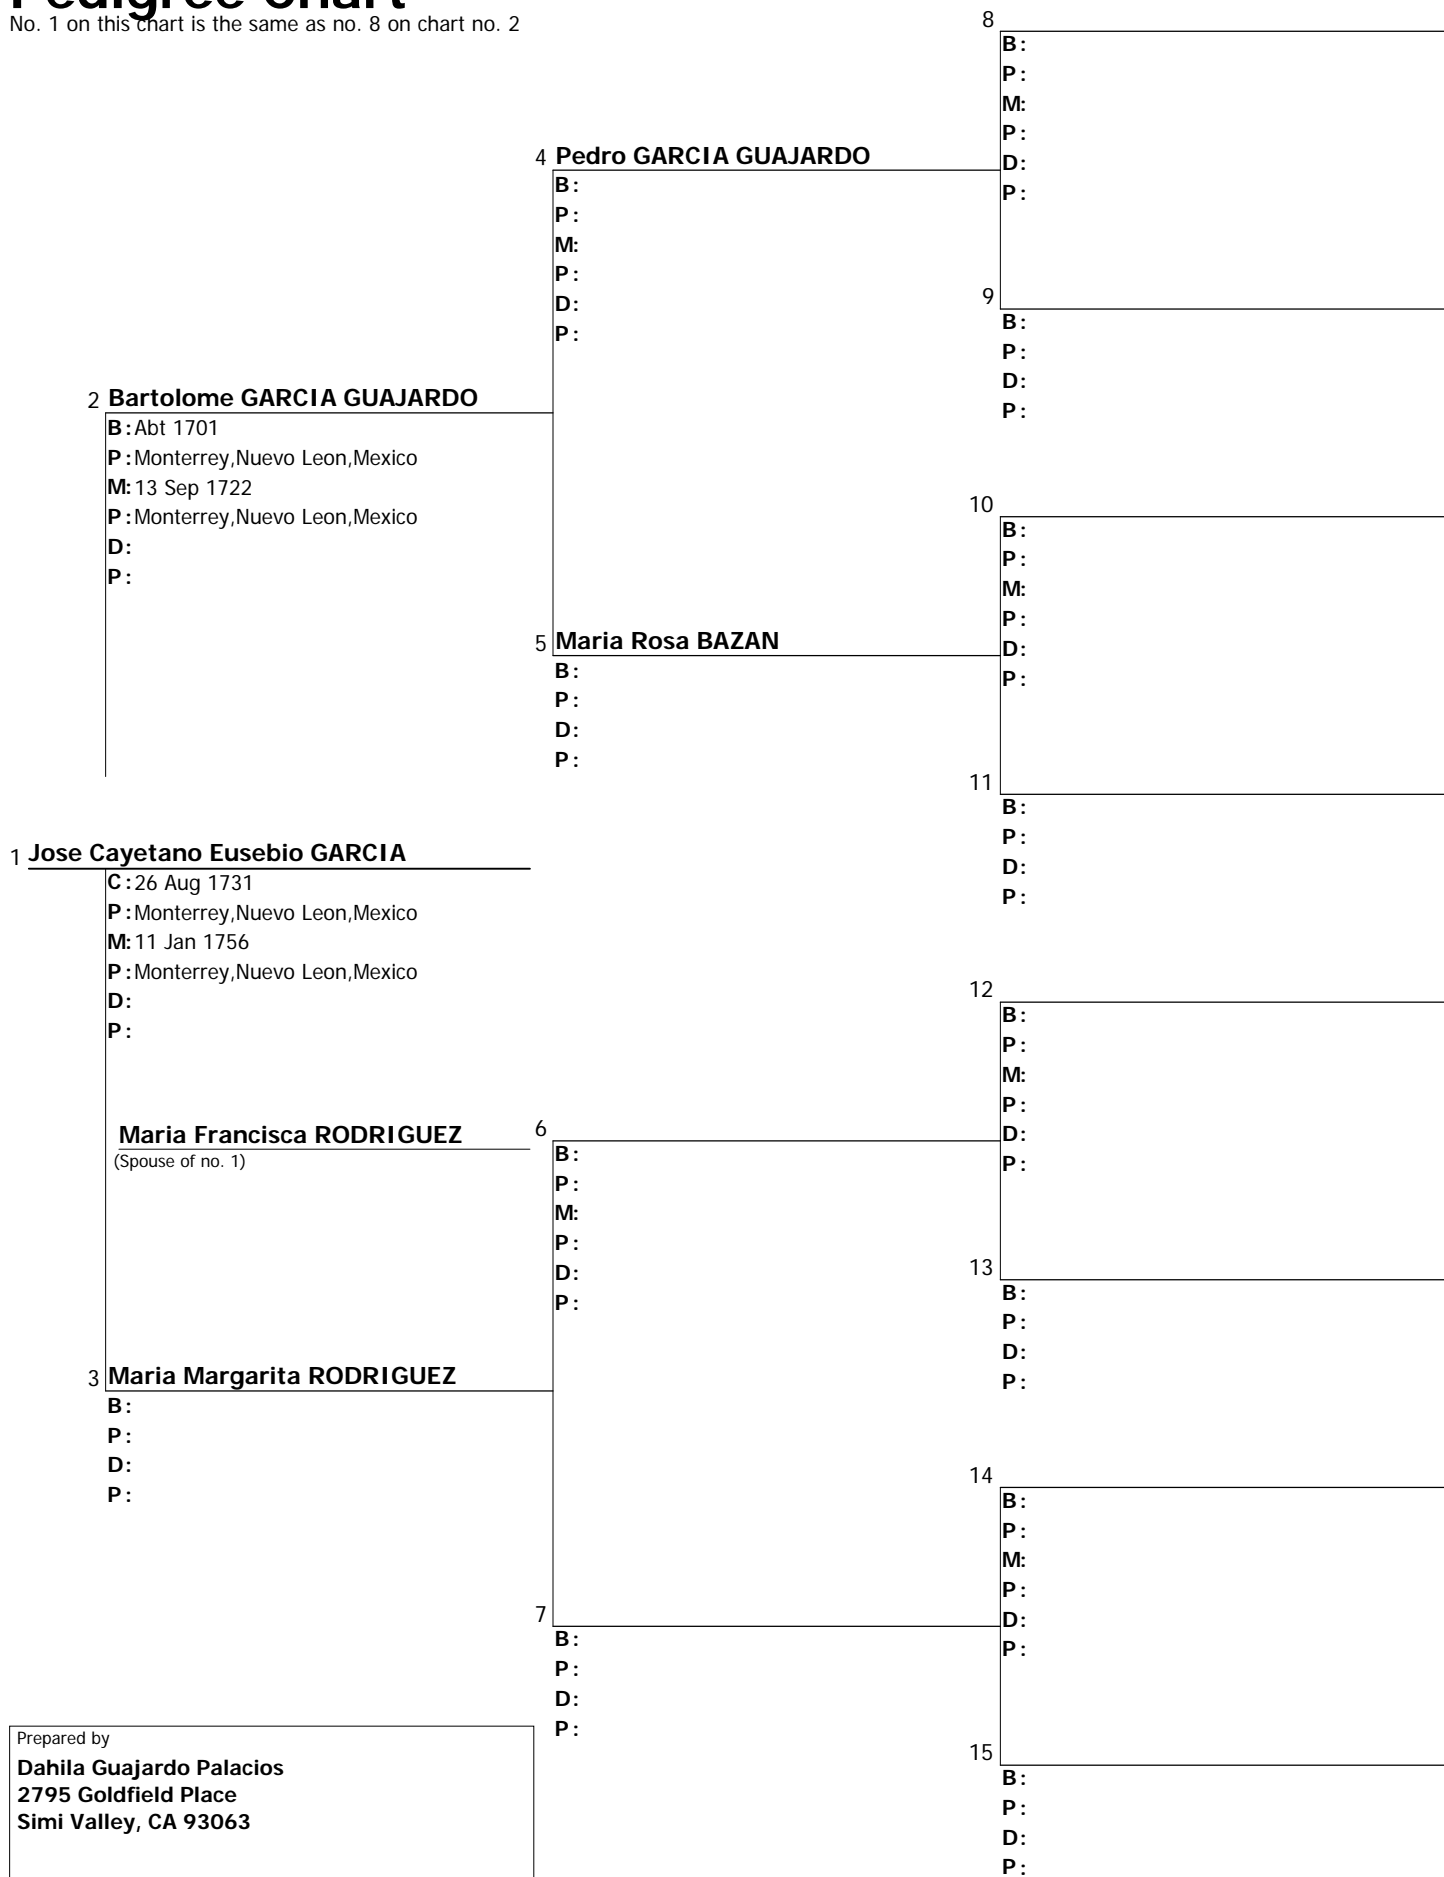

Pedigree Chart

No. 1 on this chart is the same as no. 8 on chart no. 2

Prepared by Dahila Guajardo Palacios 2795 Goldfield Place Simi Valley, CA 93063	
Telephone 805-581-6465	Date prepared 31 Oct 2014