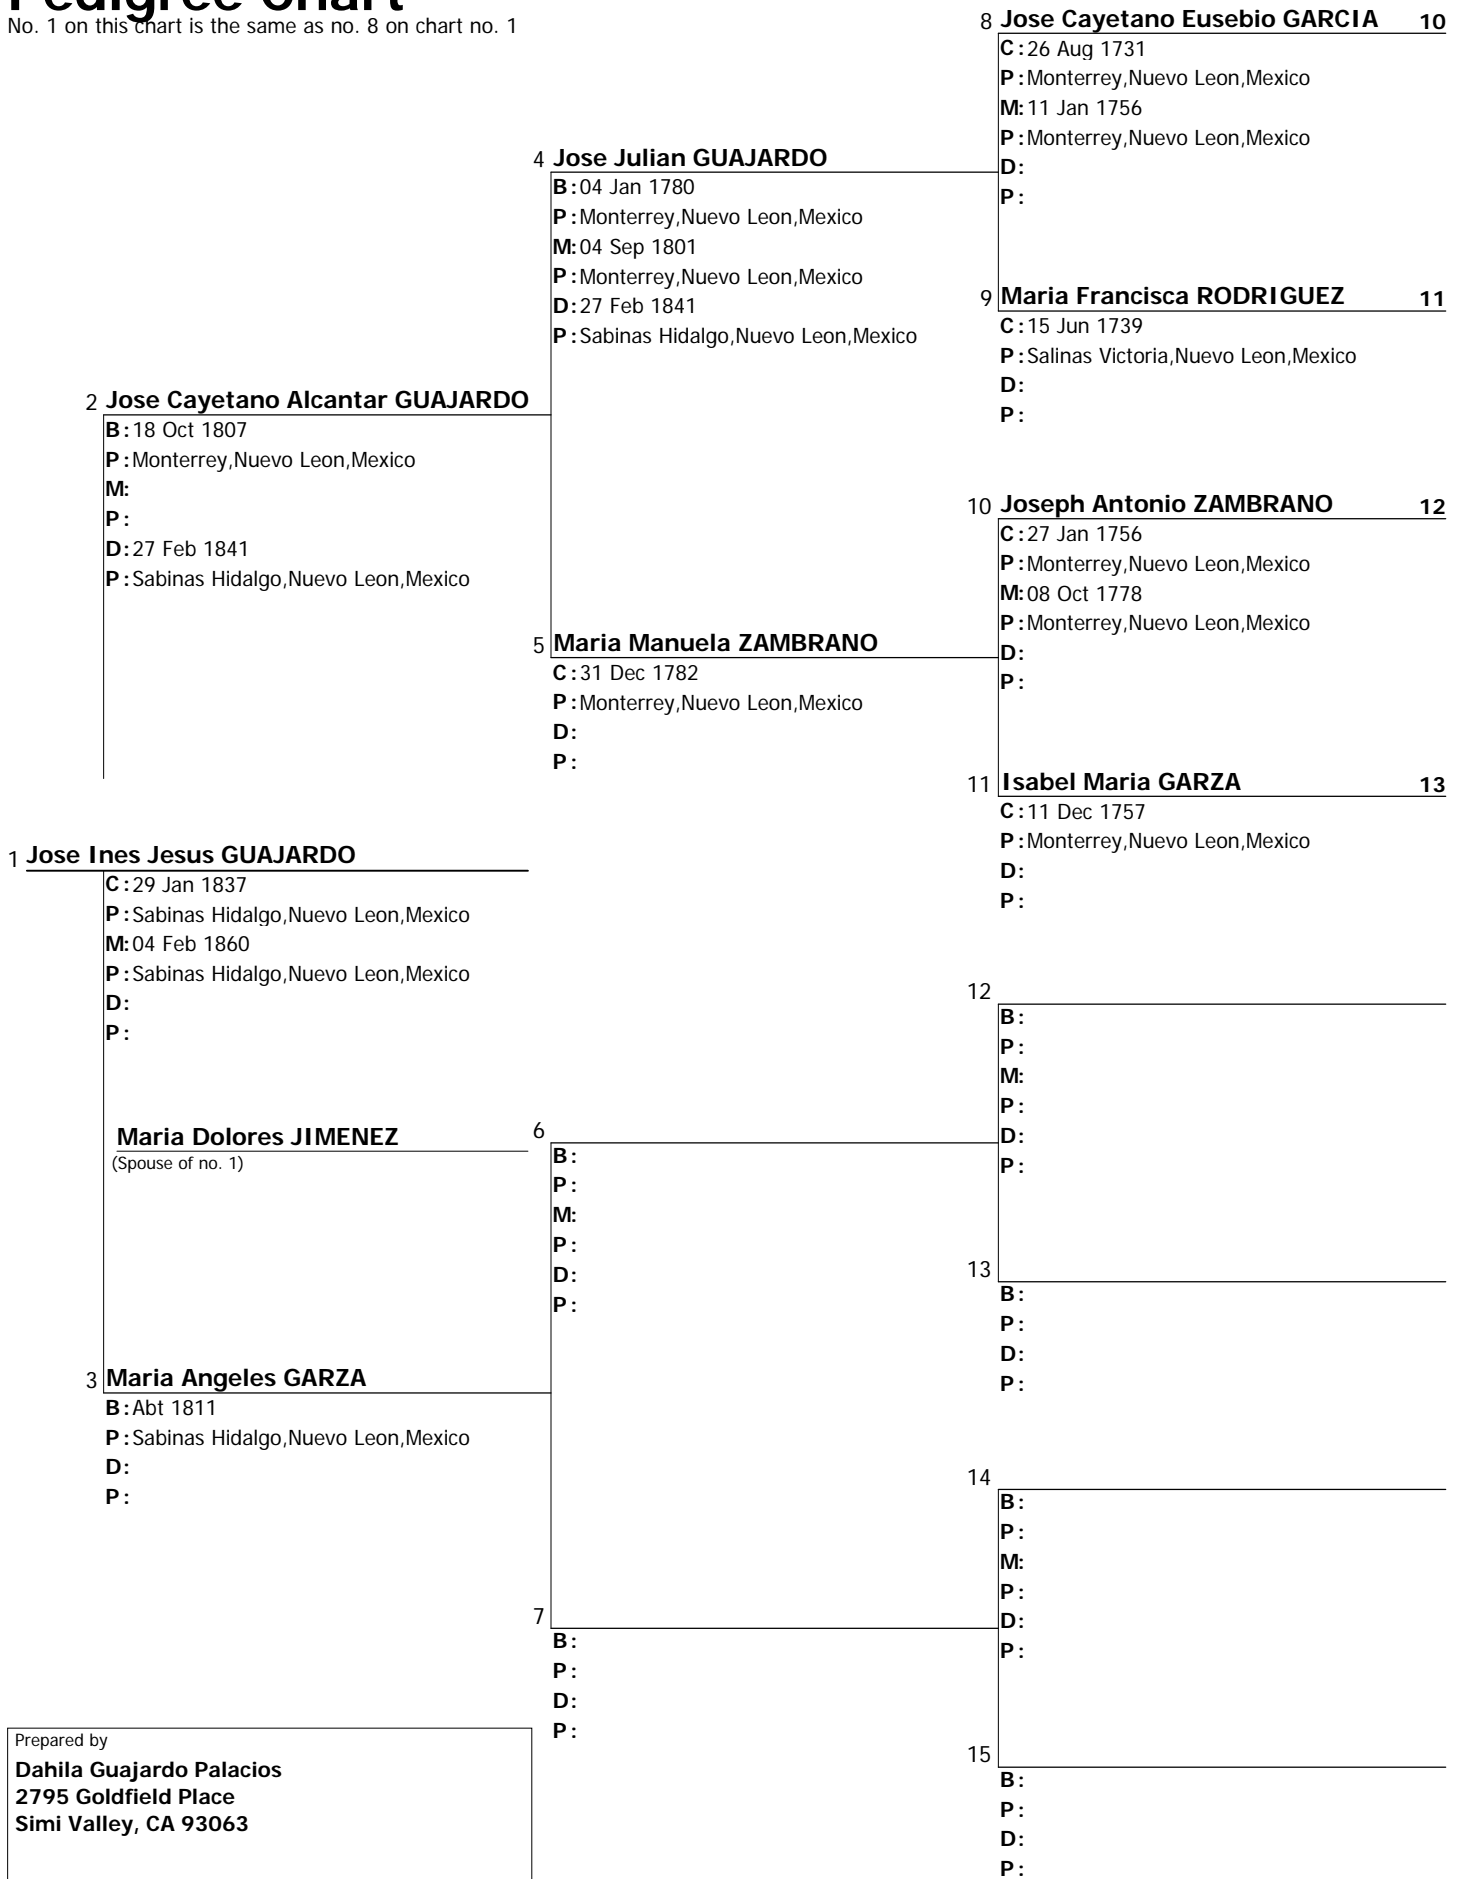

Pedigree Chart

Chart no. 1

Pedigree Chart

No. 1 on this chart is the same as no. 8 on chart no. 1

Prepared by Dahila Guajardo Palacios 2795 Goldfield Place Simi Valley, CA 93063	
Telephone 805-581-6465	Date prepared 31 Oct 2014