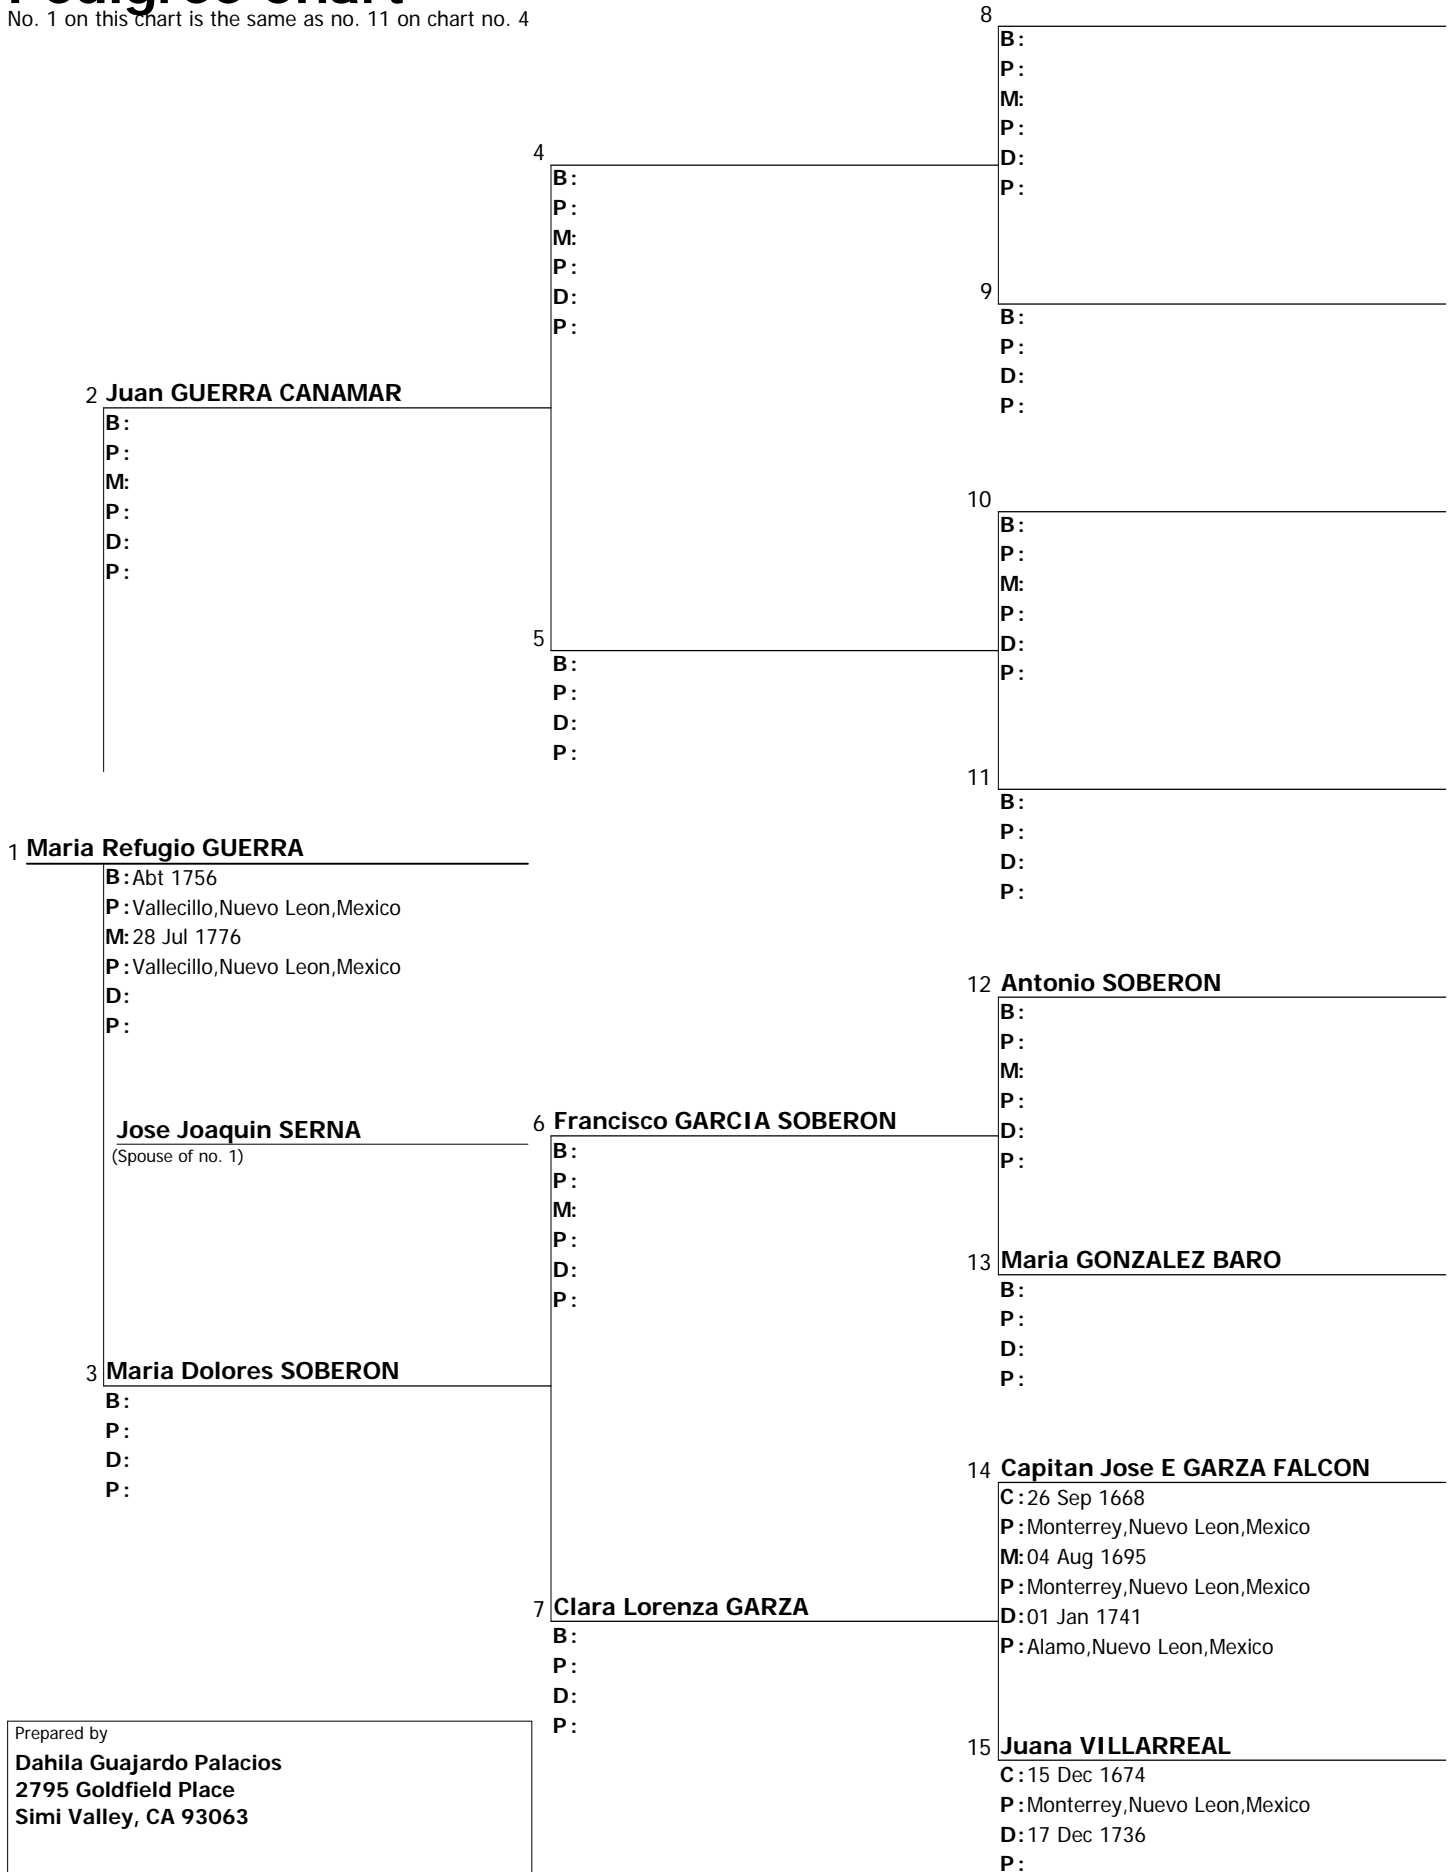

Dahila Guajardo Palacios
2795 Goldfield Place
Simi Valley, CA 93063

Telephone

805-581-6465

Date prepared

31 Oct 2014

Pedigree Chart

Chart no. 21

No. 1 on this chart is the same as no. 11 on chart no. 4