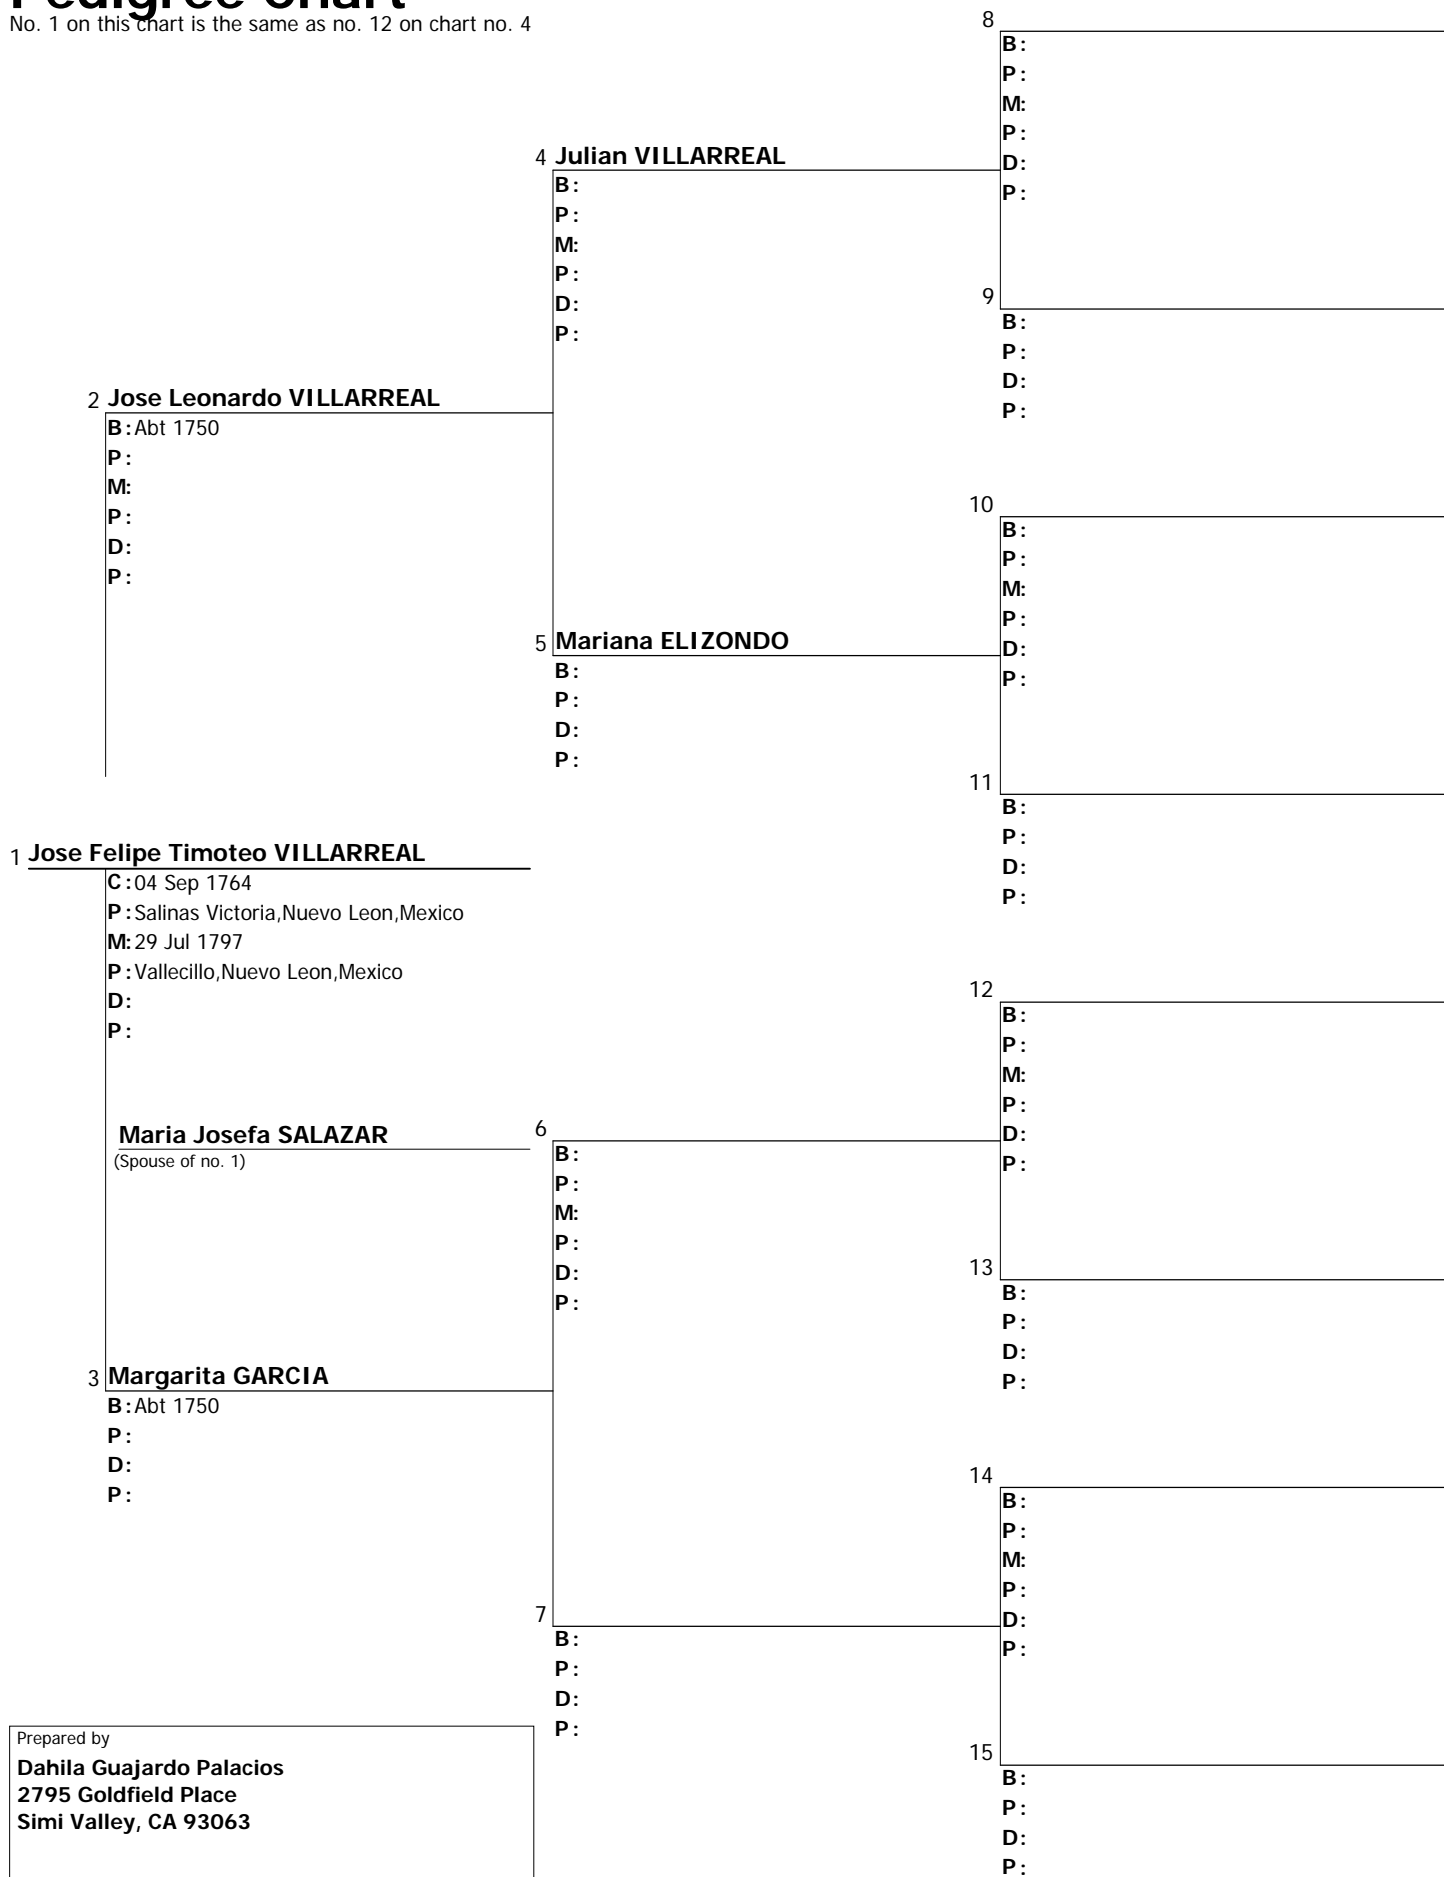

Pedigree Chart

No. 1 on this chart is the same as no. 12 on chart no. 4

Prepared by Dahila Guajardo Palacios 2795 Goldfield Place Simi Valley, CA 93063	
Telephone 805-581-6465	Date prepared 31 Oct 2014