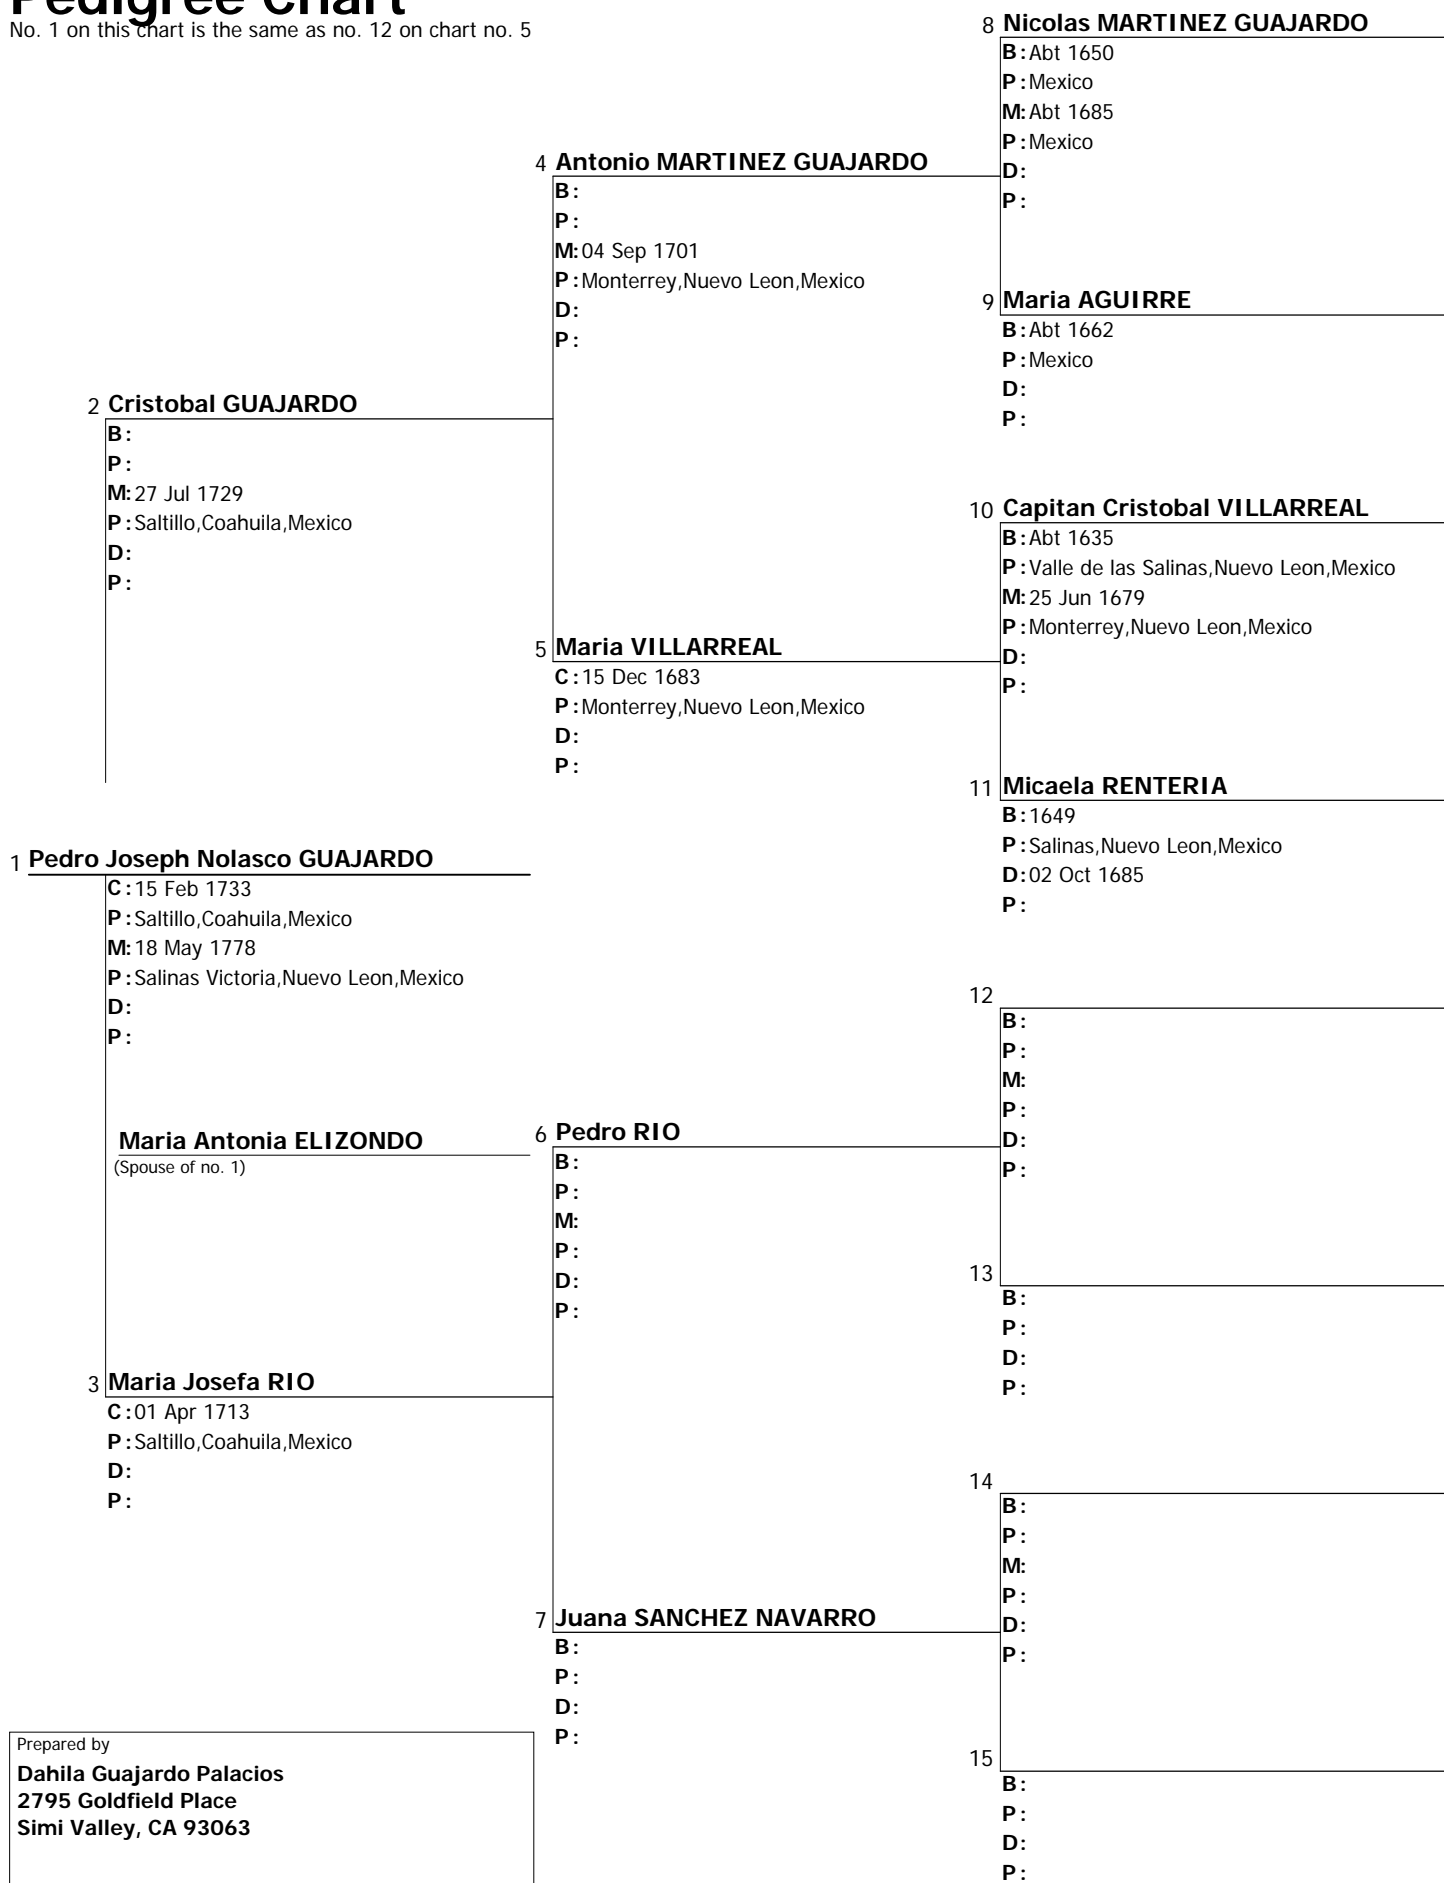

Pedigree Chart

Chart no. 30

No. 1 on this chart is the same as no. 12 on chart no. 5

Prepared by Dahila Guajardo Palacios 2795 Goldfield Place Simi Valley, CA 93063	
Telephone 805-581-6465	Date prepared 31 Oct 2014