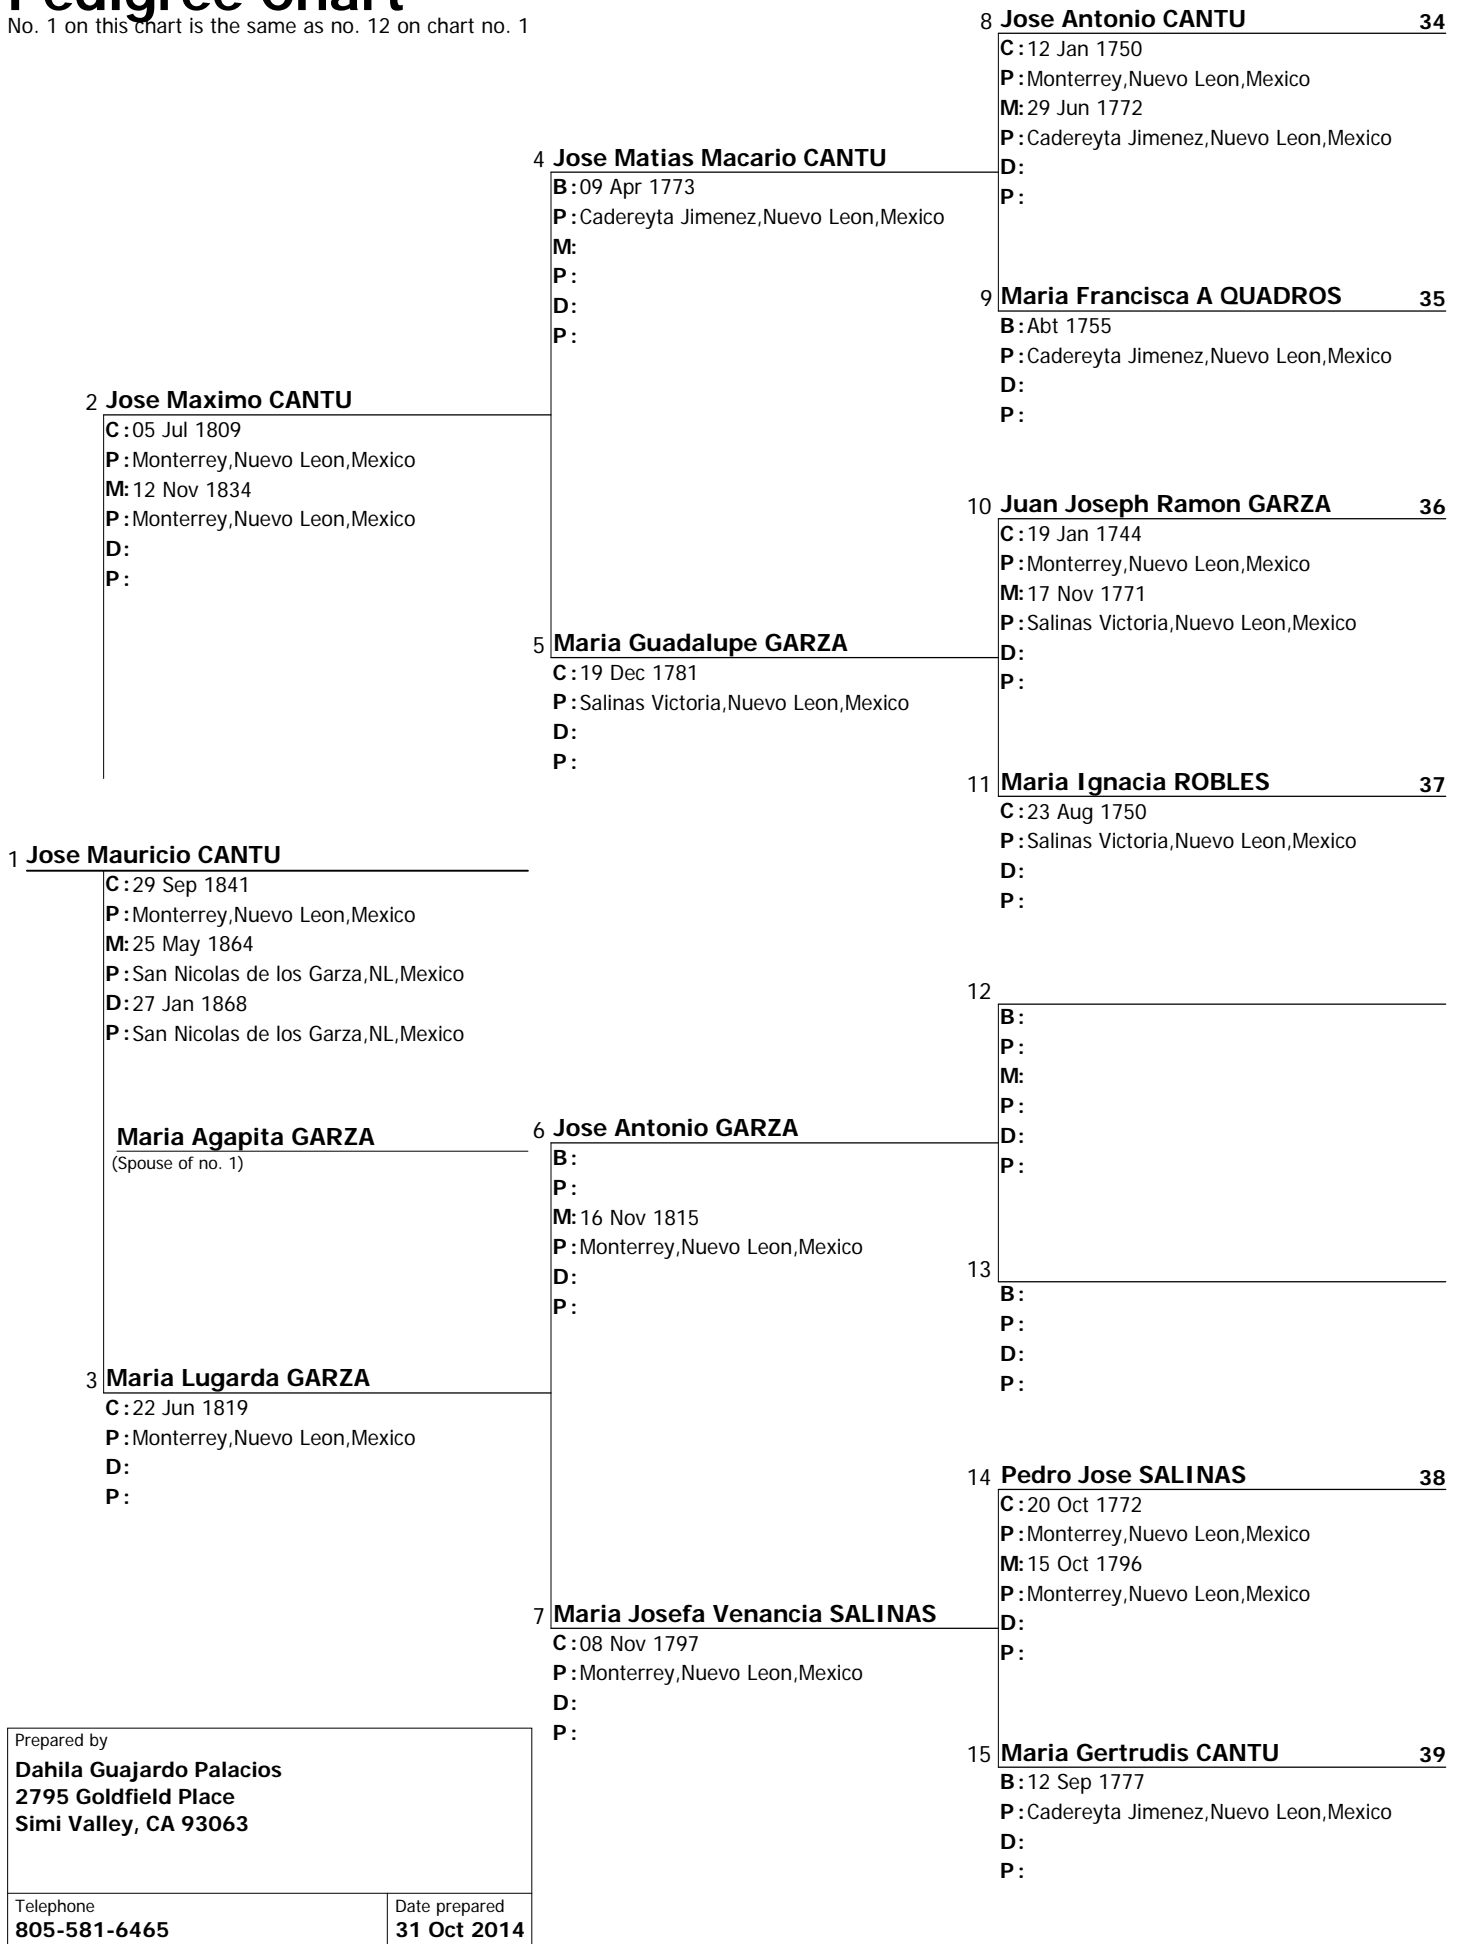

Pedigree Chart

Chart no. 6

No. 1 on this chart is the same as no. 12 on chart no. 1

Prepared by Dahila Guajardo Palacios 2795 Goldfield Place Simi Valley, CA 93063	
Telephone 805-581-6465	Date prepared 31 Oct 2014