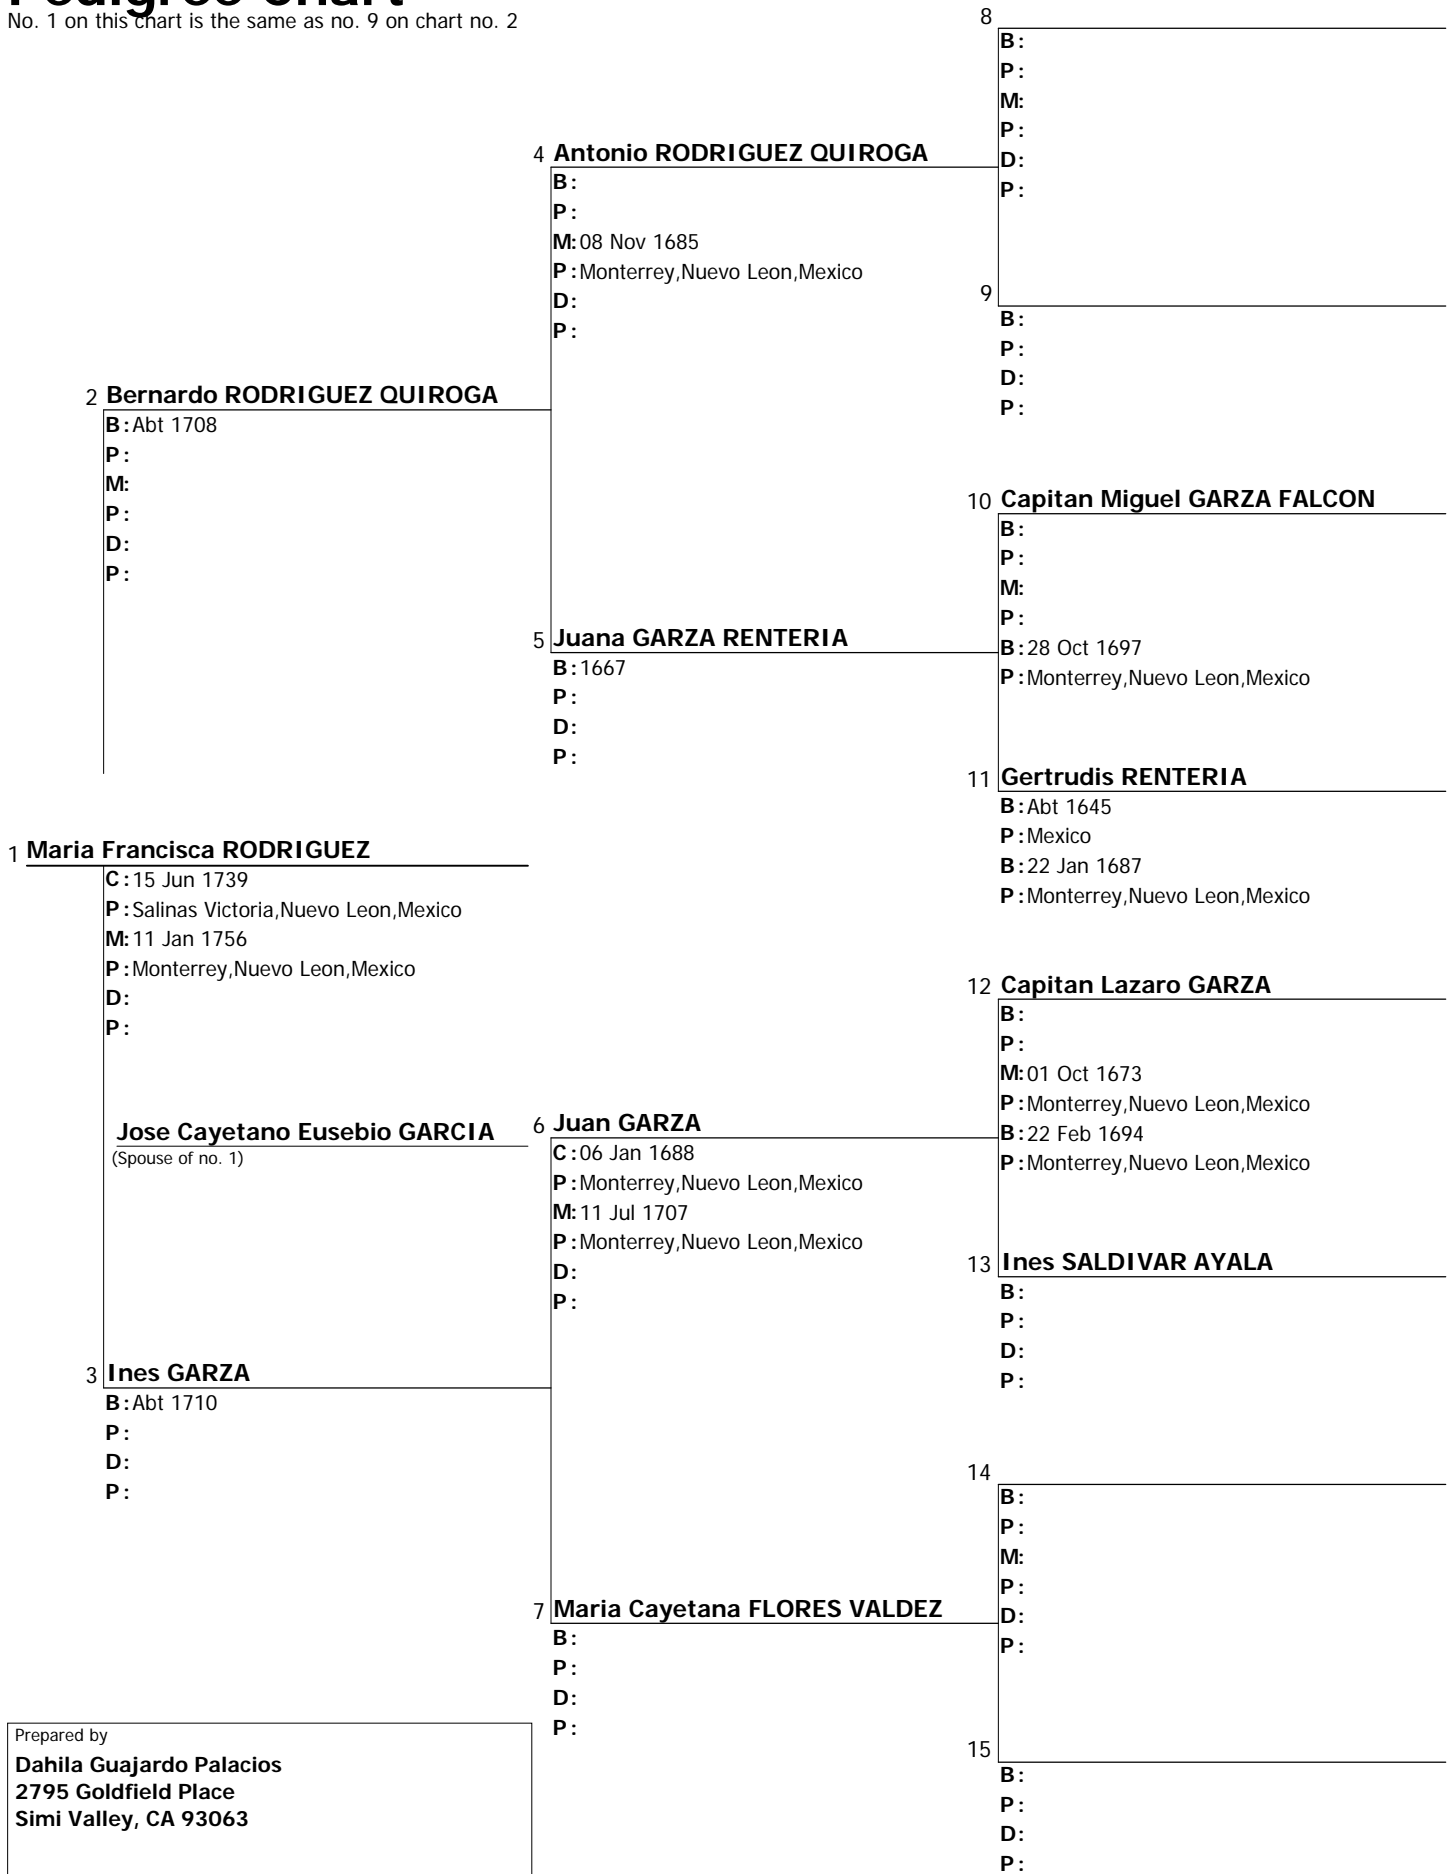

Pedigree Chart

No. 1 on this chart is the same as no. 9 on chart no. 2

Prepared by Dahila Guajardo Palacios 2795 Goldfield Place Simi Valley, CA 93063	
Telephone 805-581-6465	Date prepared 31 Oct 2014