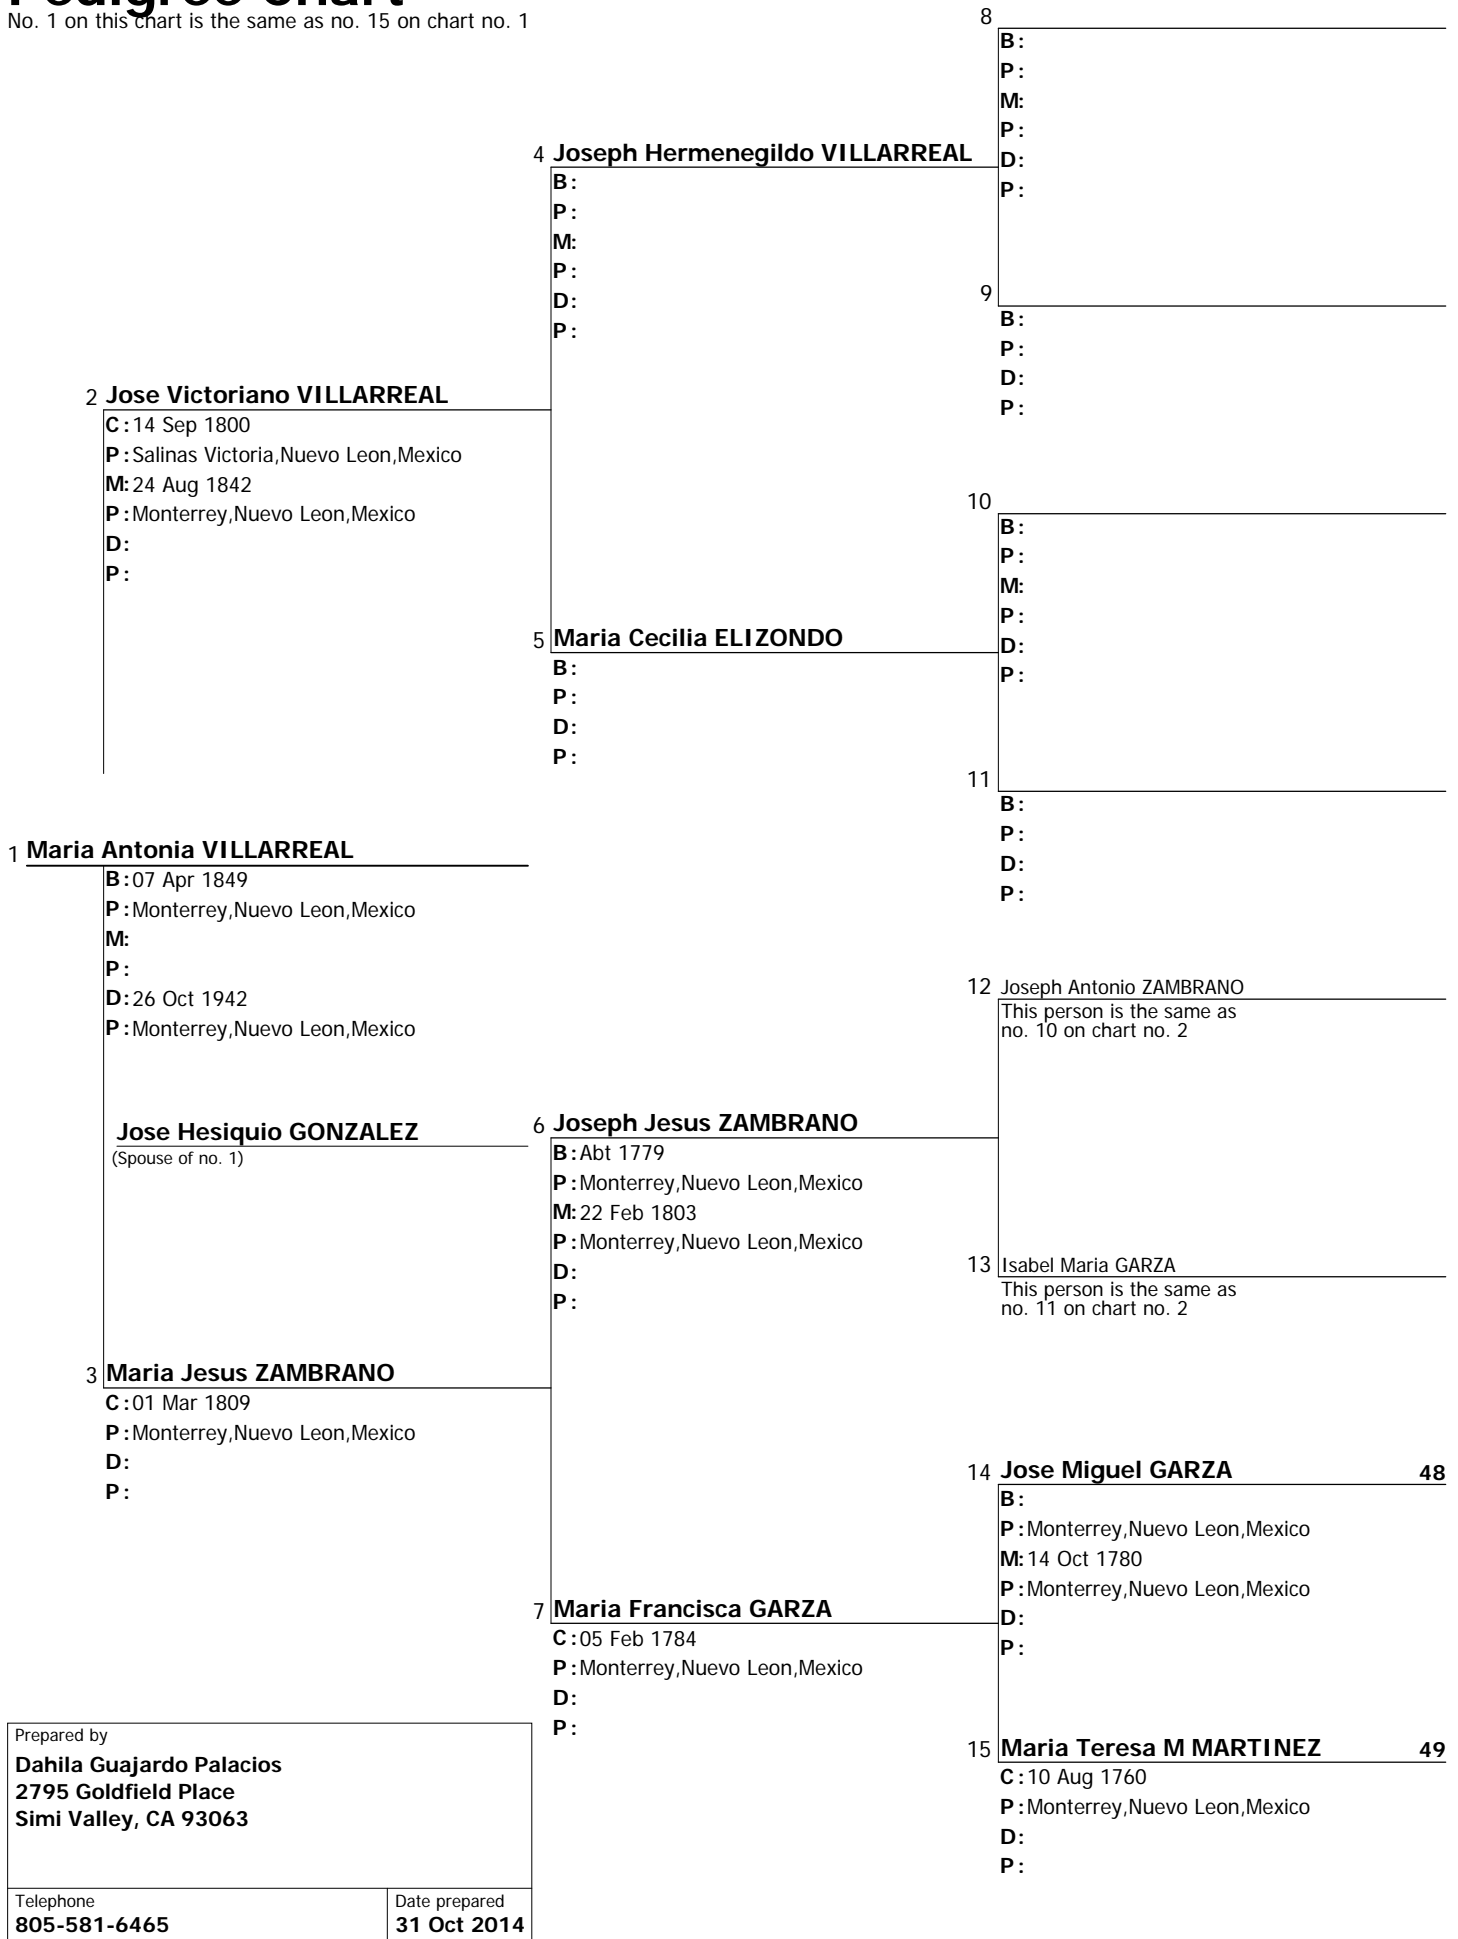

Pedigree Chart

No. 1 on this chart is the same as no. 15 on chart no. 1

Prepared by Dahila Guajardo Palacios 2795 Goldfield Place Simi Valley, CA 93063	
Telephone 805-581-6465	Date prepared 31 Oct 2014