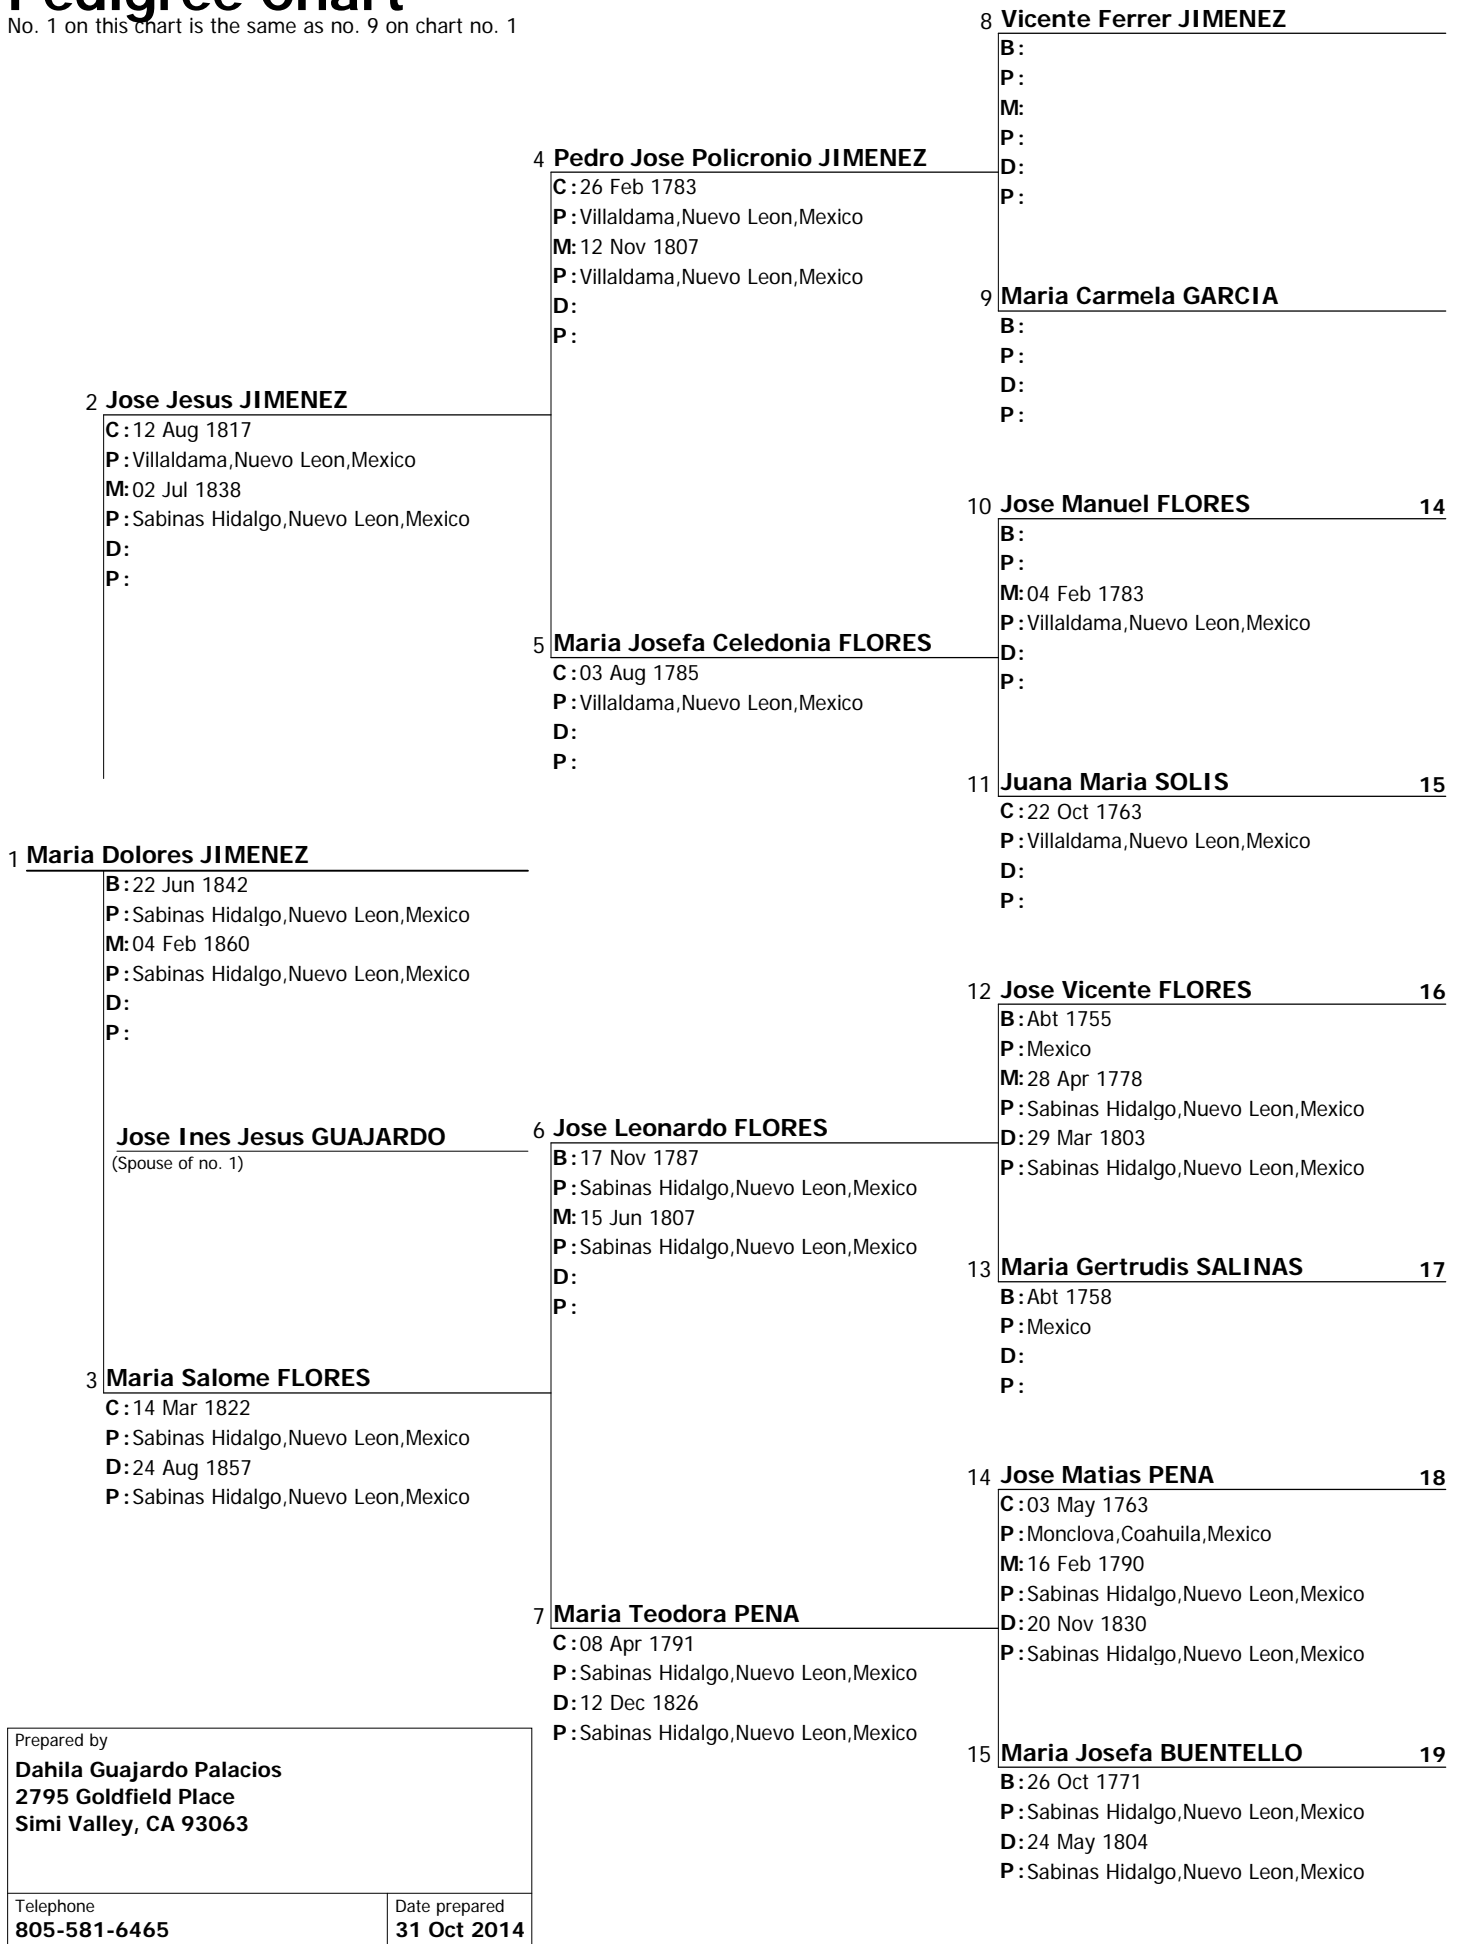

Pedigree Chart

Chart no. 3

No. 1 on this chart is the same as no. 9 on chart no. 1