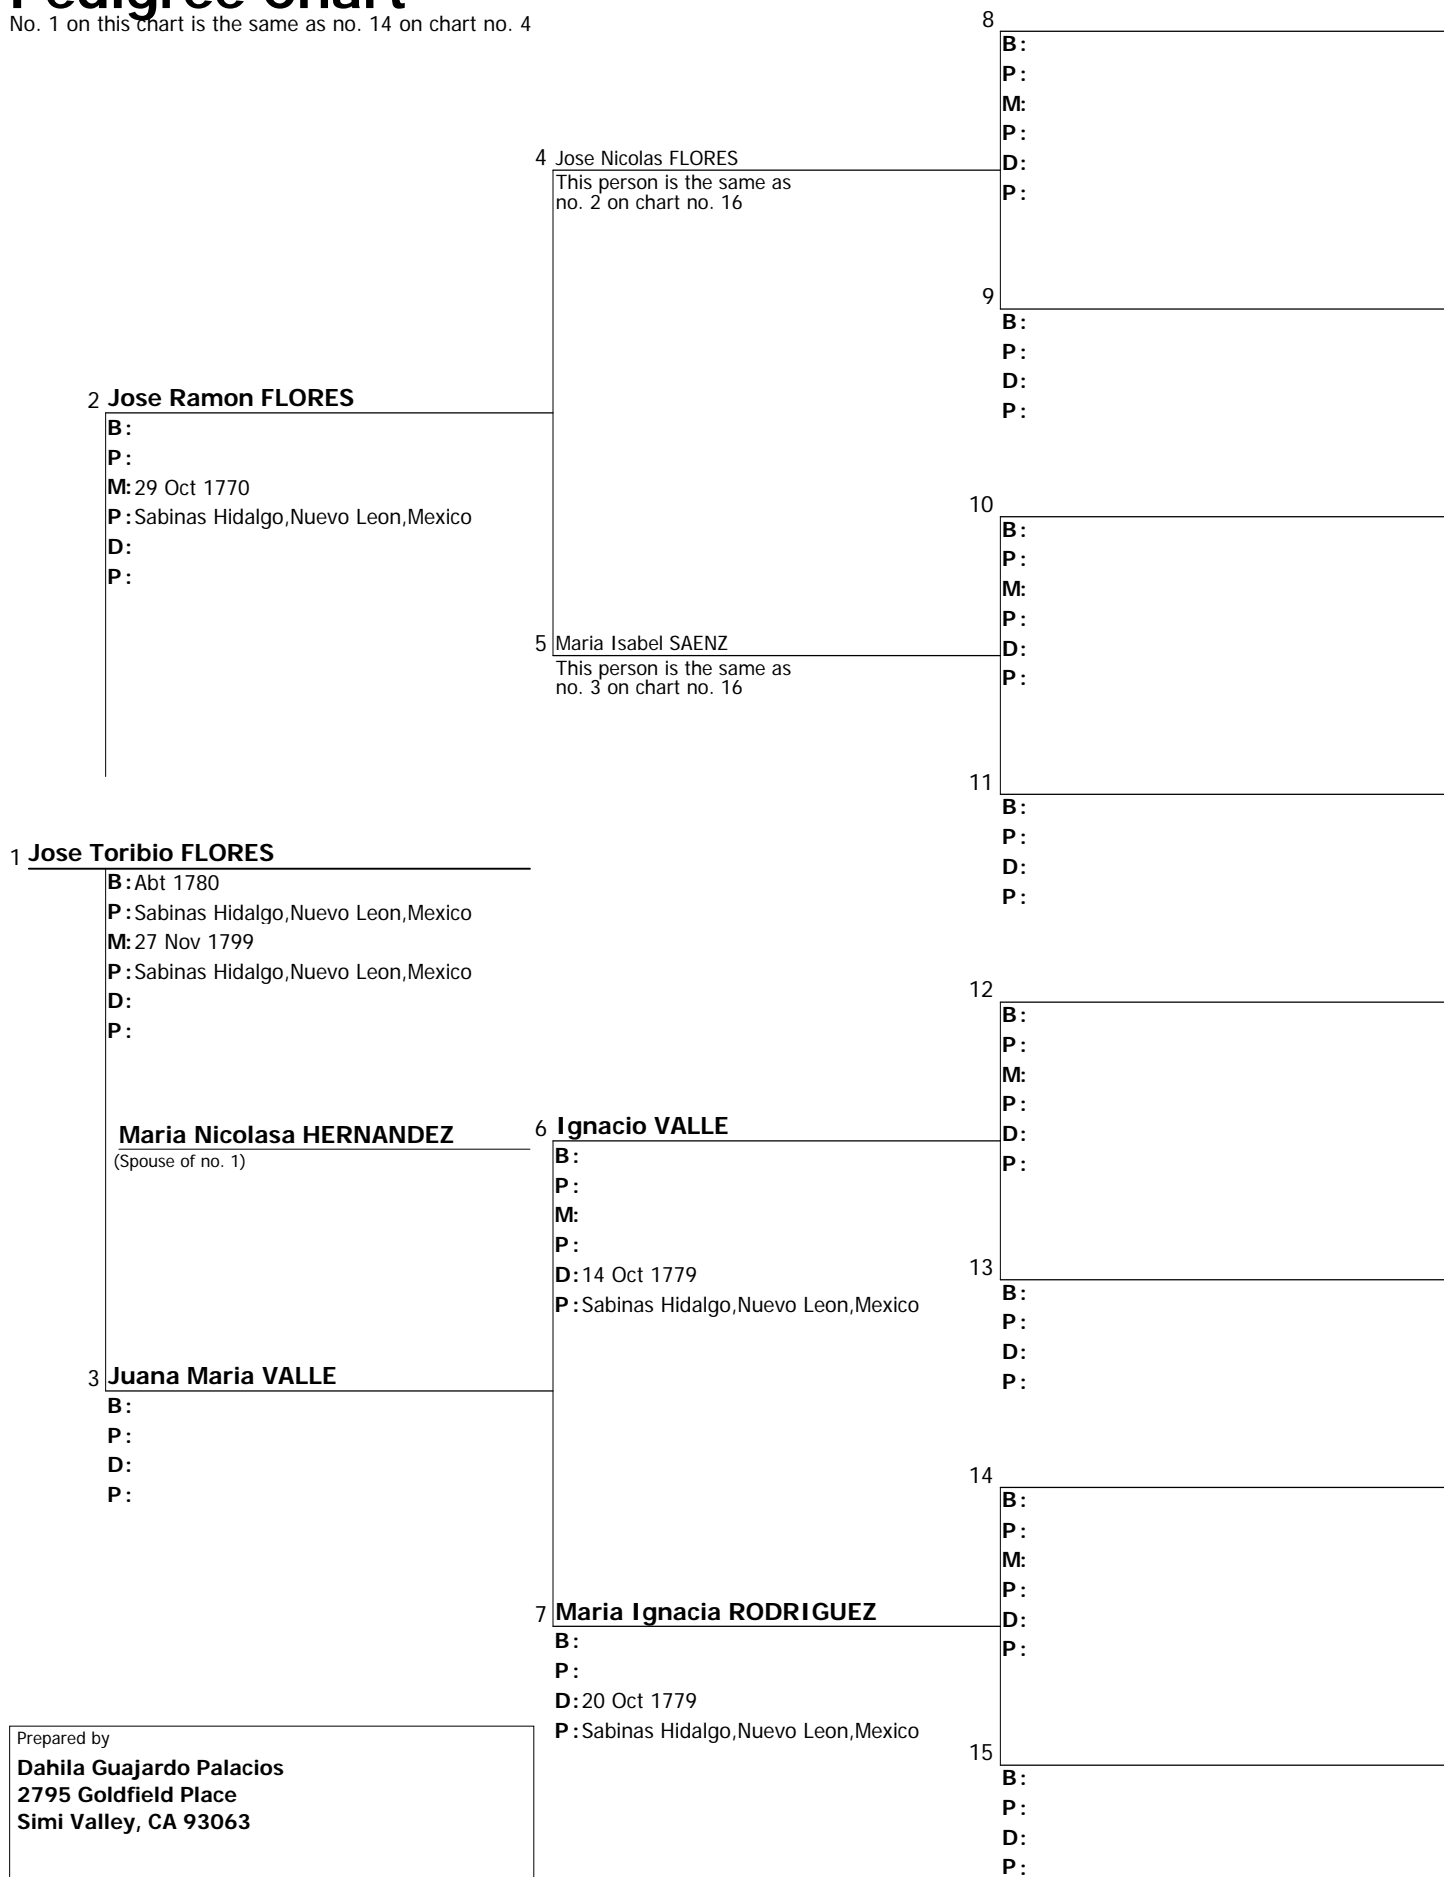

Pedigree Chart

No. 1 on this chart is the same as no. 14 on chart no. 4

Prepared by Dahila Guajardo Palacios 2795 Goldfield Place Simi Valley, CA 93063	
Telephone 805-581-6465	Date prepared 31 Oct 2014

Pedigree Chart