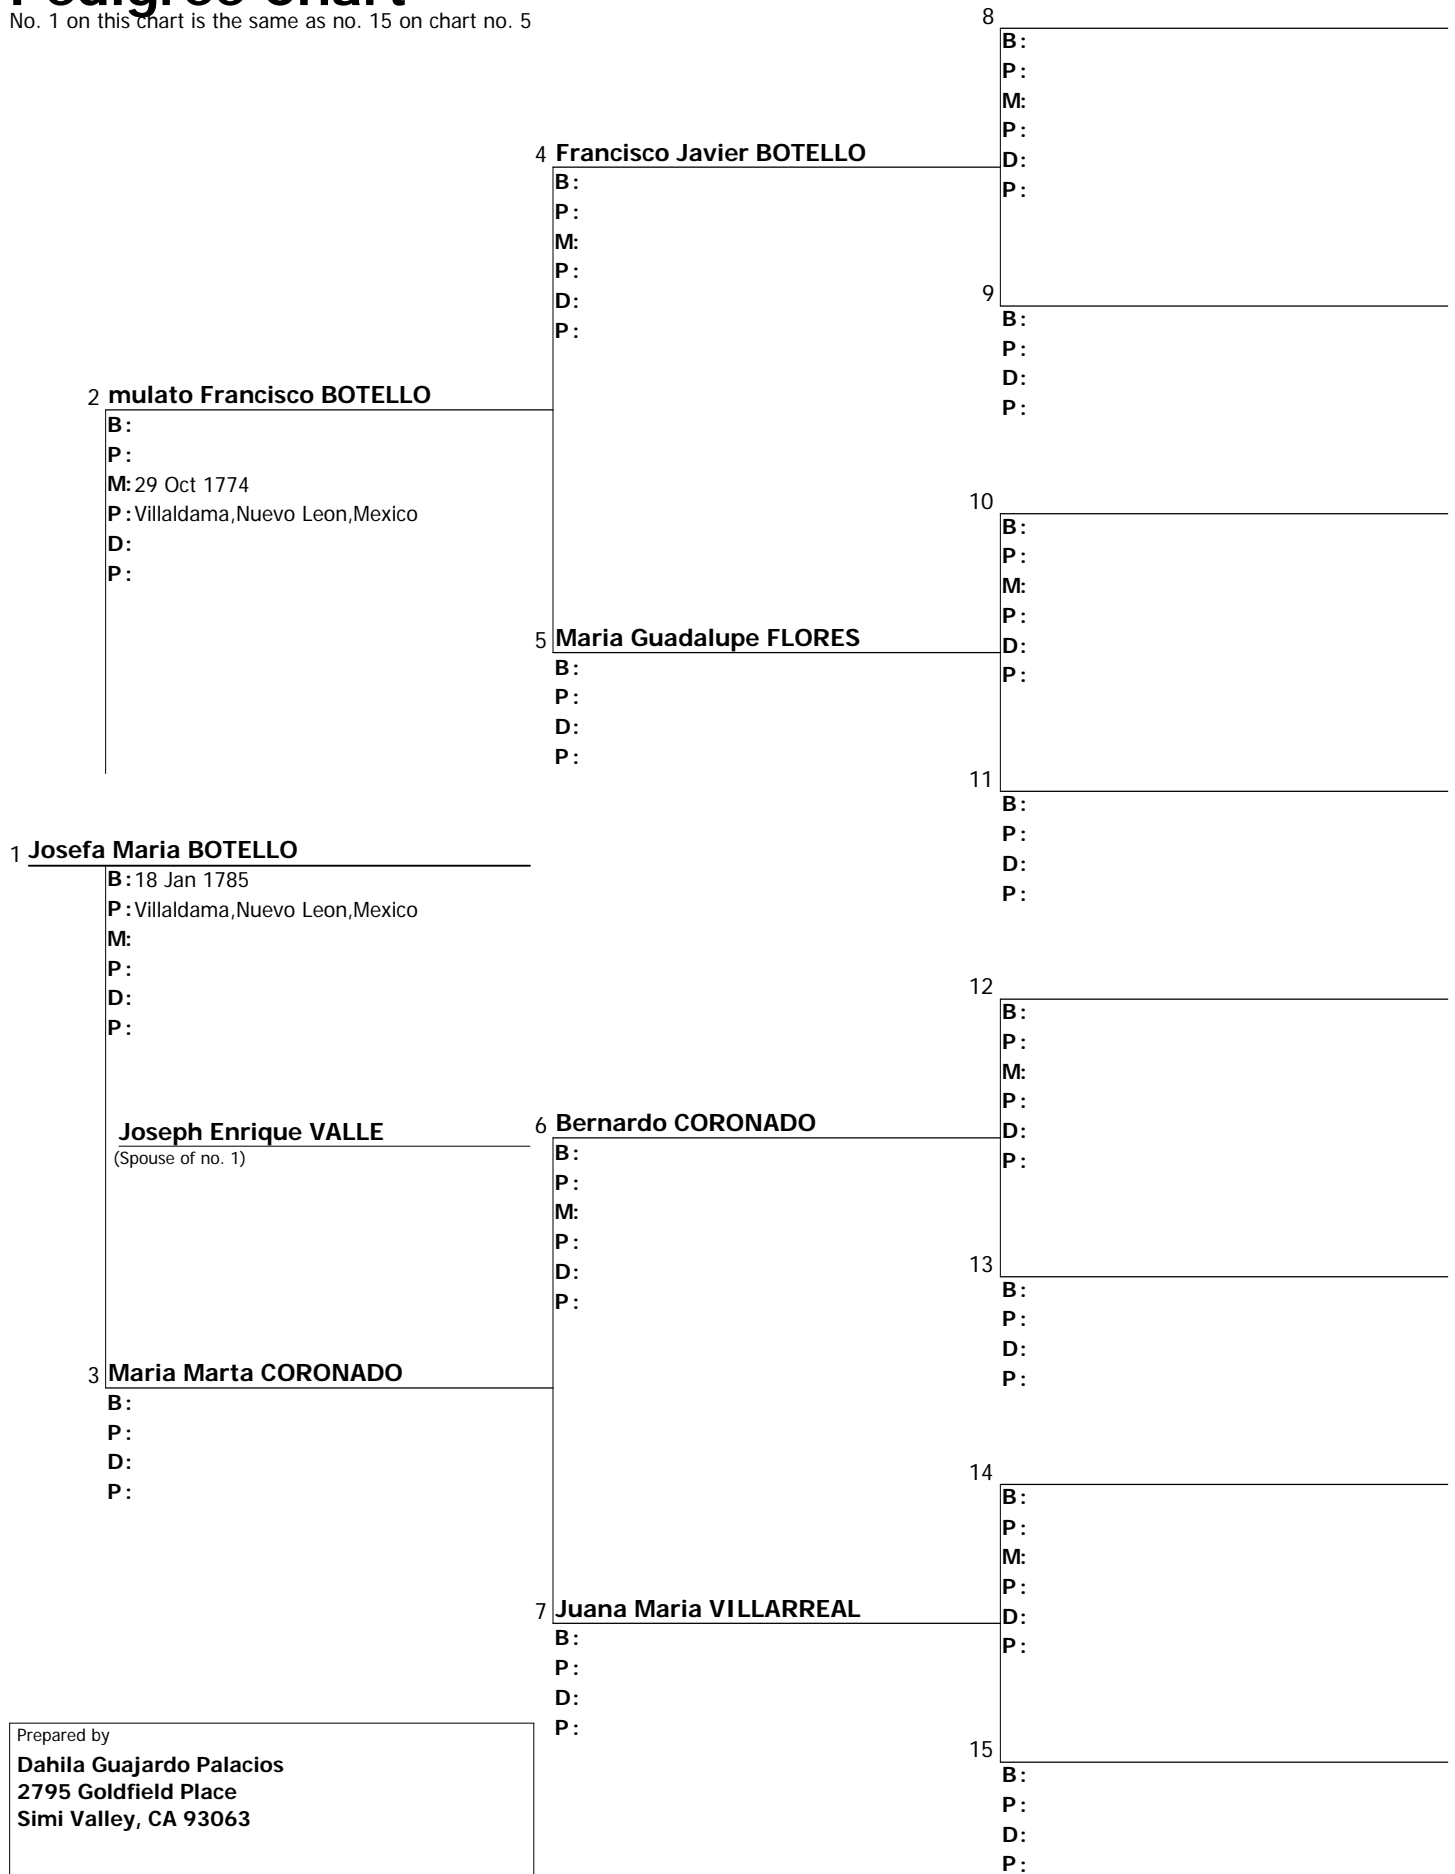

Pedigree Chart

No. 1 on this chart is the same as no. 15 on chart no. 5

Prepared by Dahila Guajardo Palacios 2795 Goldfield Place Simi Valley, CA 93063	
Telephone 805-581-6465	Date prepared 31 Oct 2014