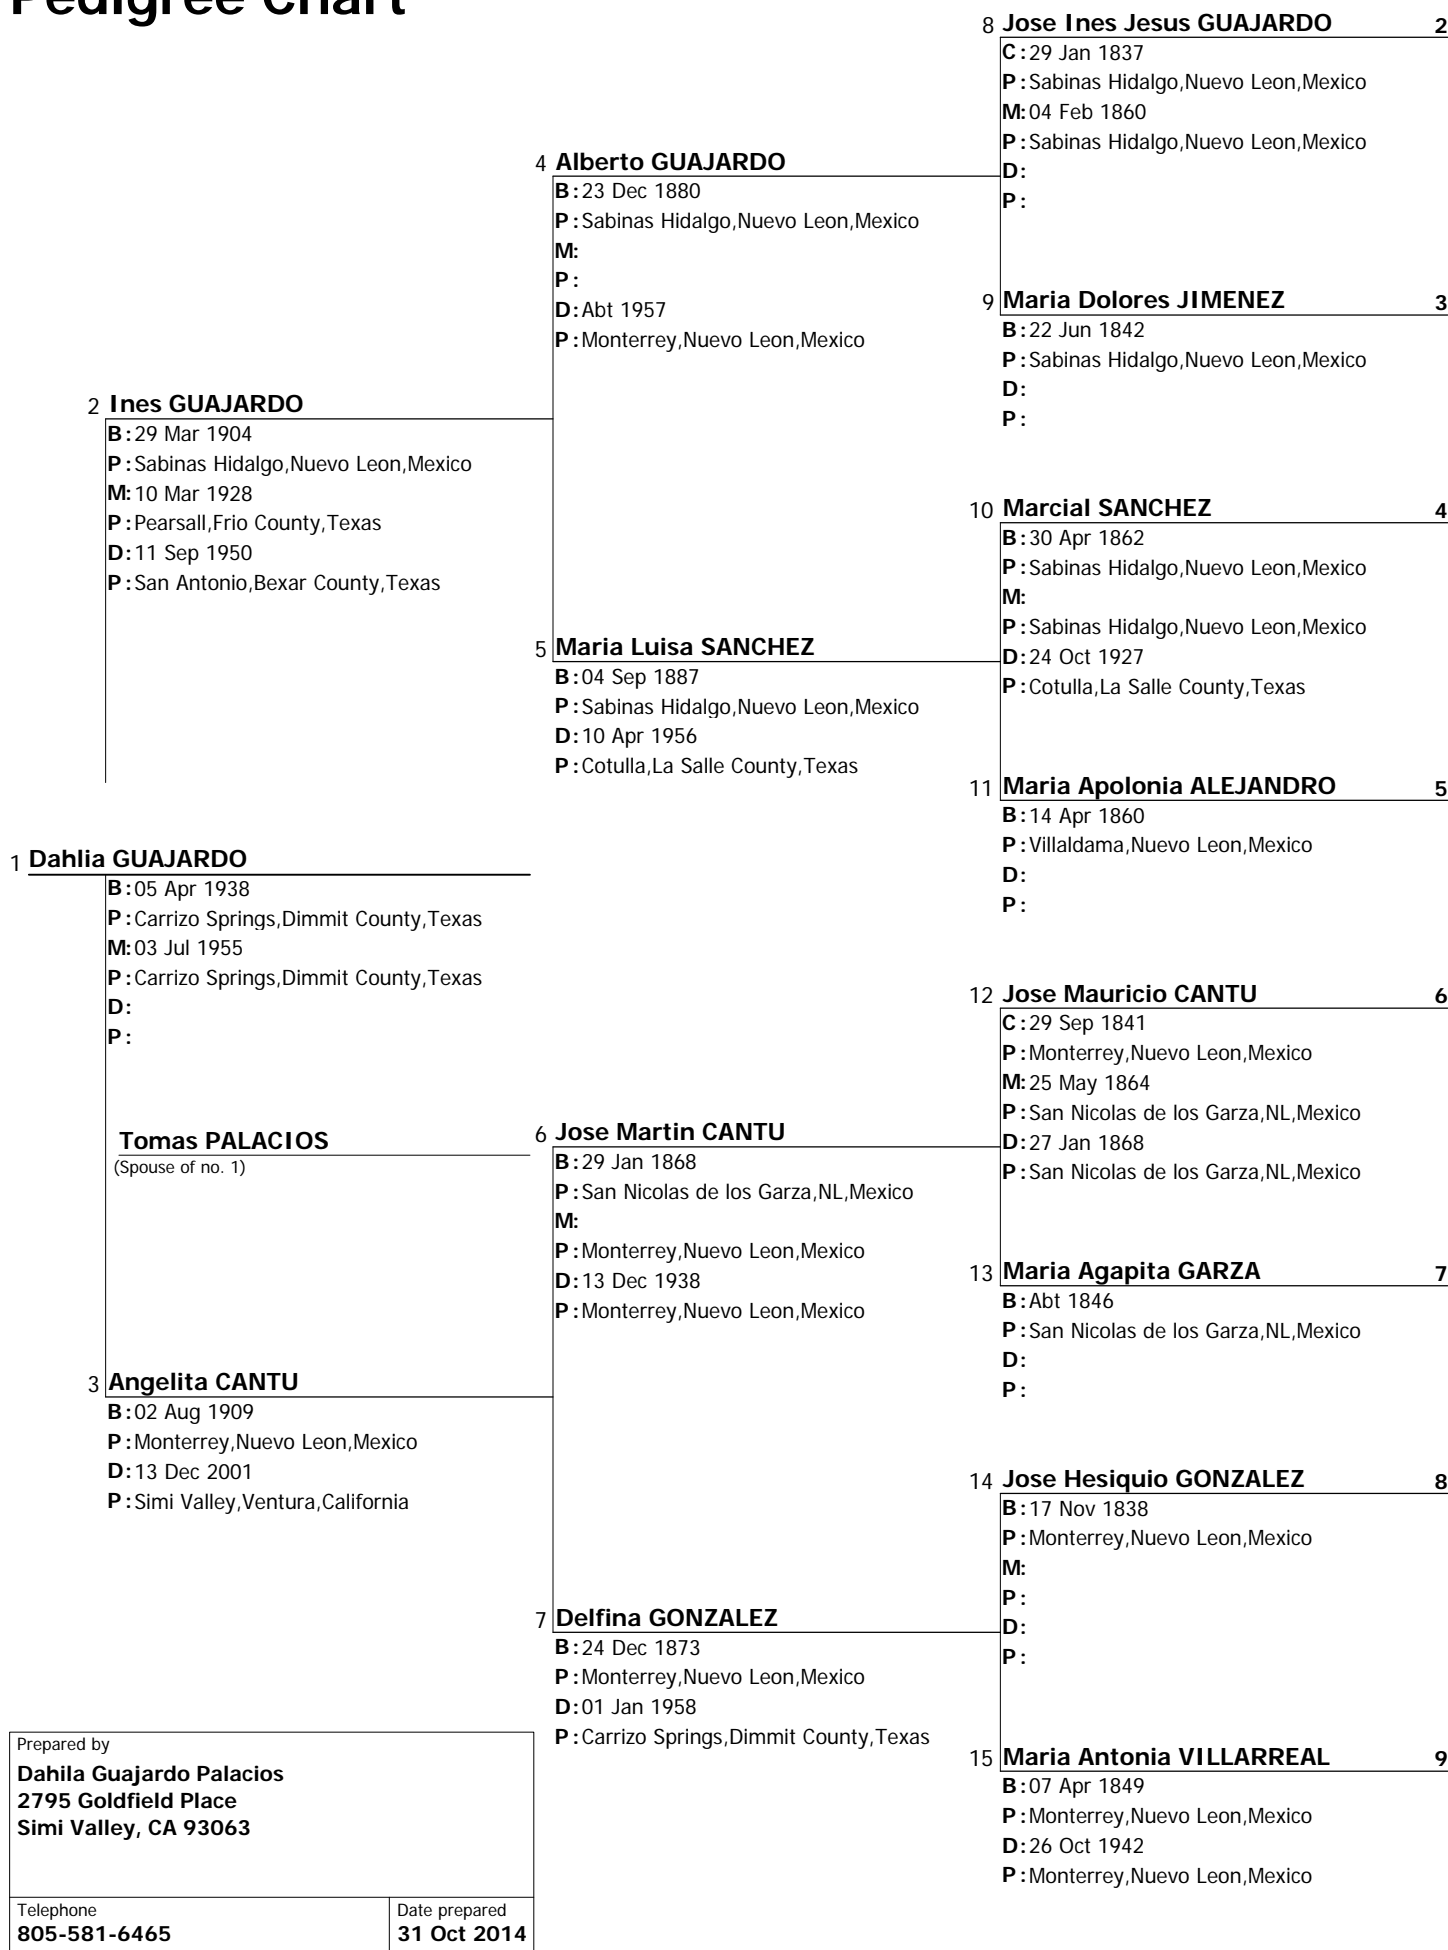

Pedigree Chart

Chart no. 1

Pedigree Chart

No. 1 on this chart is the same as no. 8 on chart no. 1

Prepared by Dahila Guajardo Palacios 2795 Goldfield Place Simi Valley, CA 93063	
Telephone 805-581-6465	Date prepared 31 Oct 2014