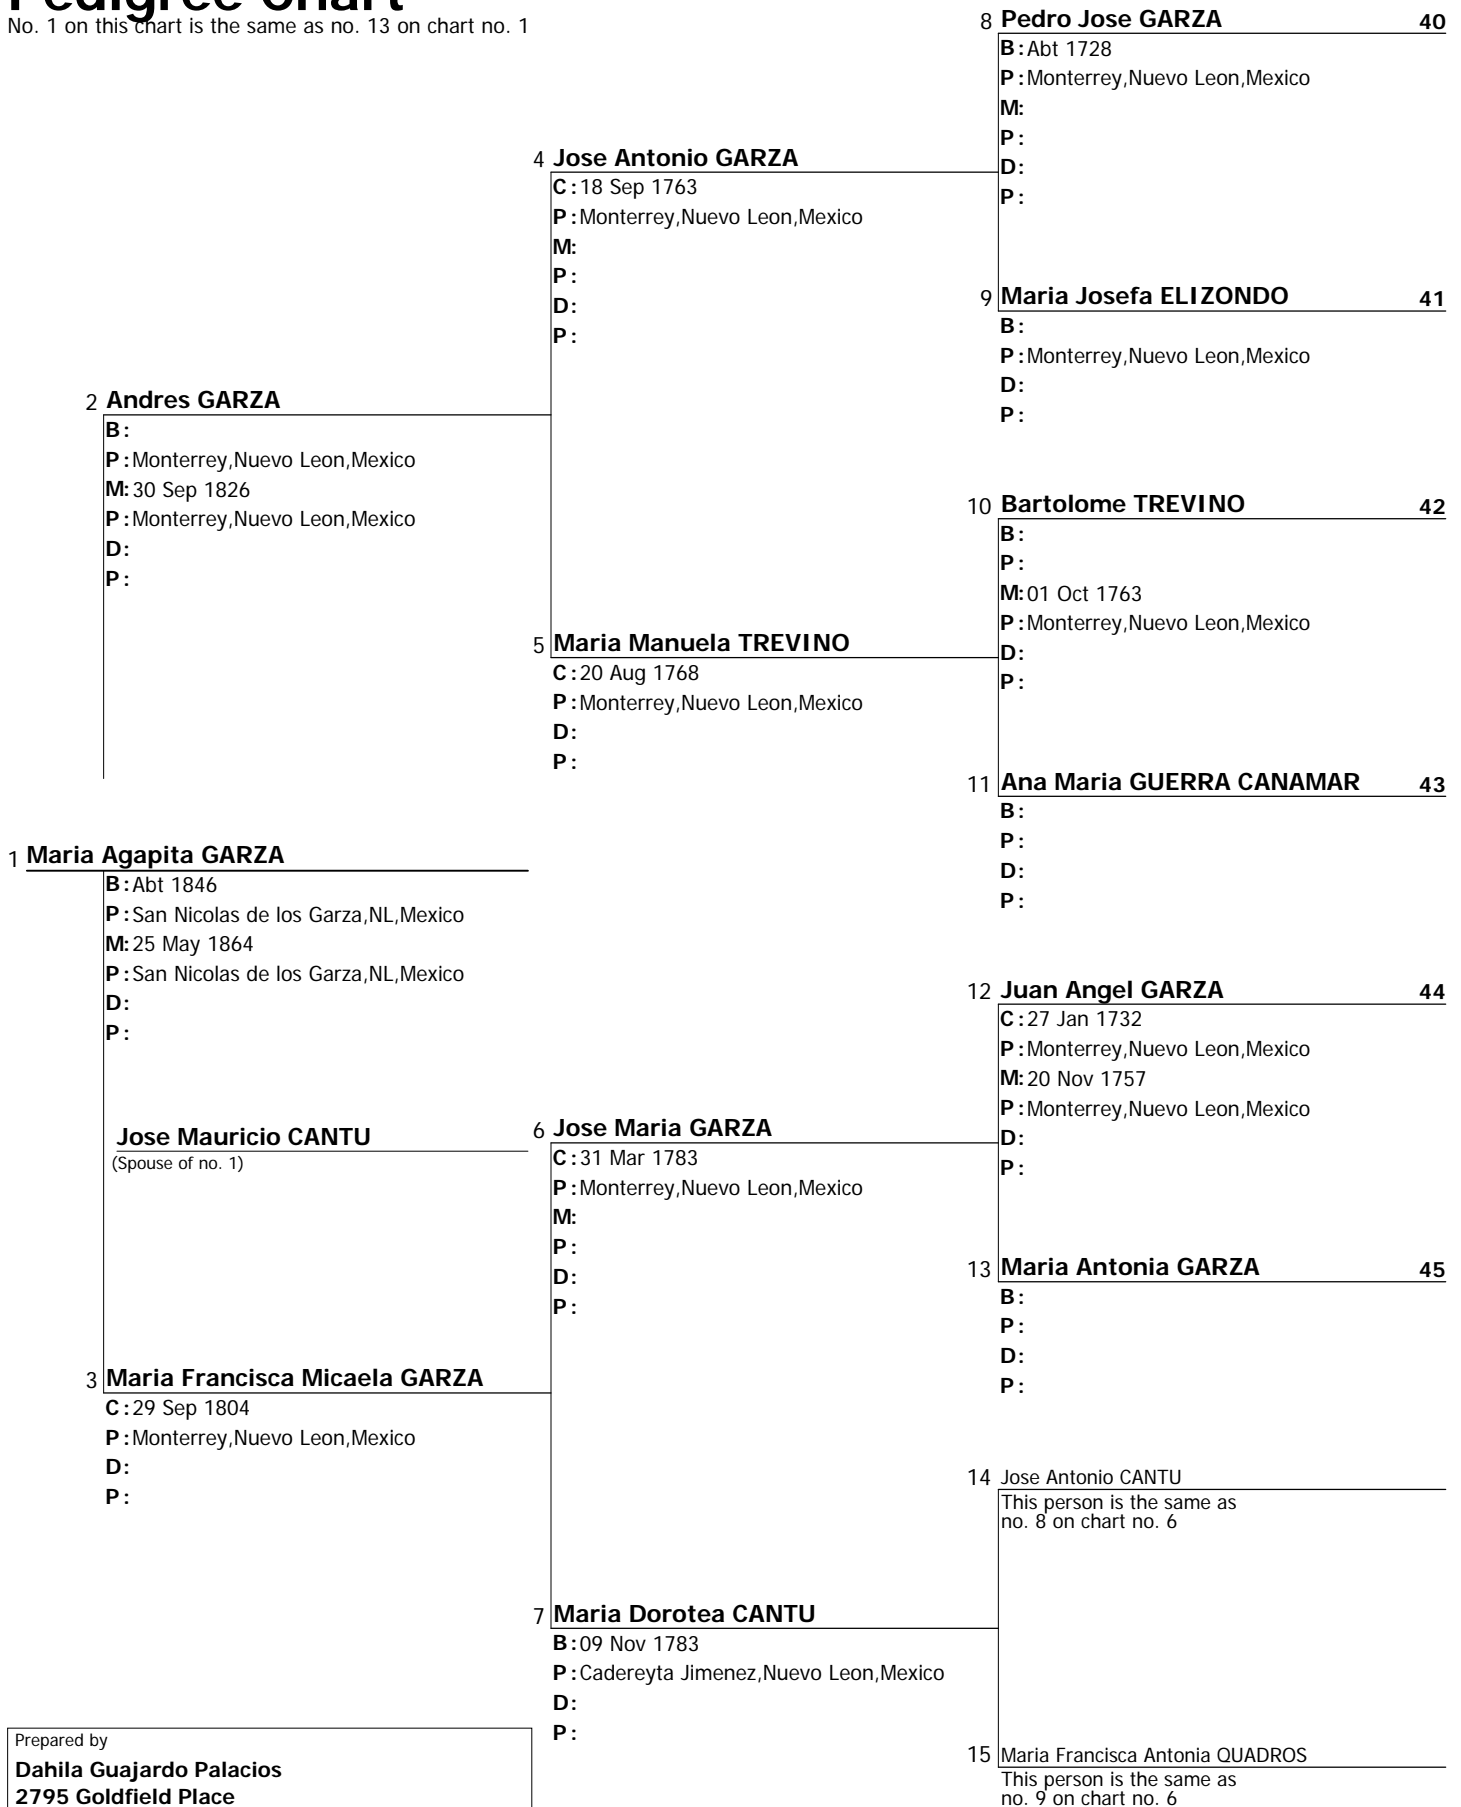

Pedigree Chart

Chart no. 7

No. 1 on this chart is the same as no. 13 on chart no. 1

Prepared by

Dahila Guajardo Palacios
2795 Goldfield Place
Simi Valley, CA 93063

Telephone

805-581-6465

Date prepared

31 Oct 2014