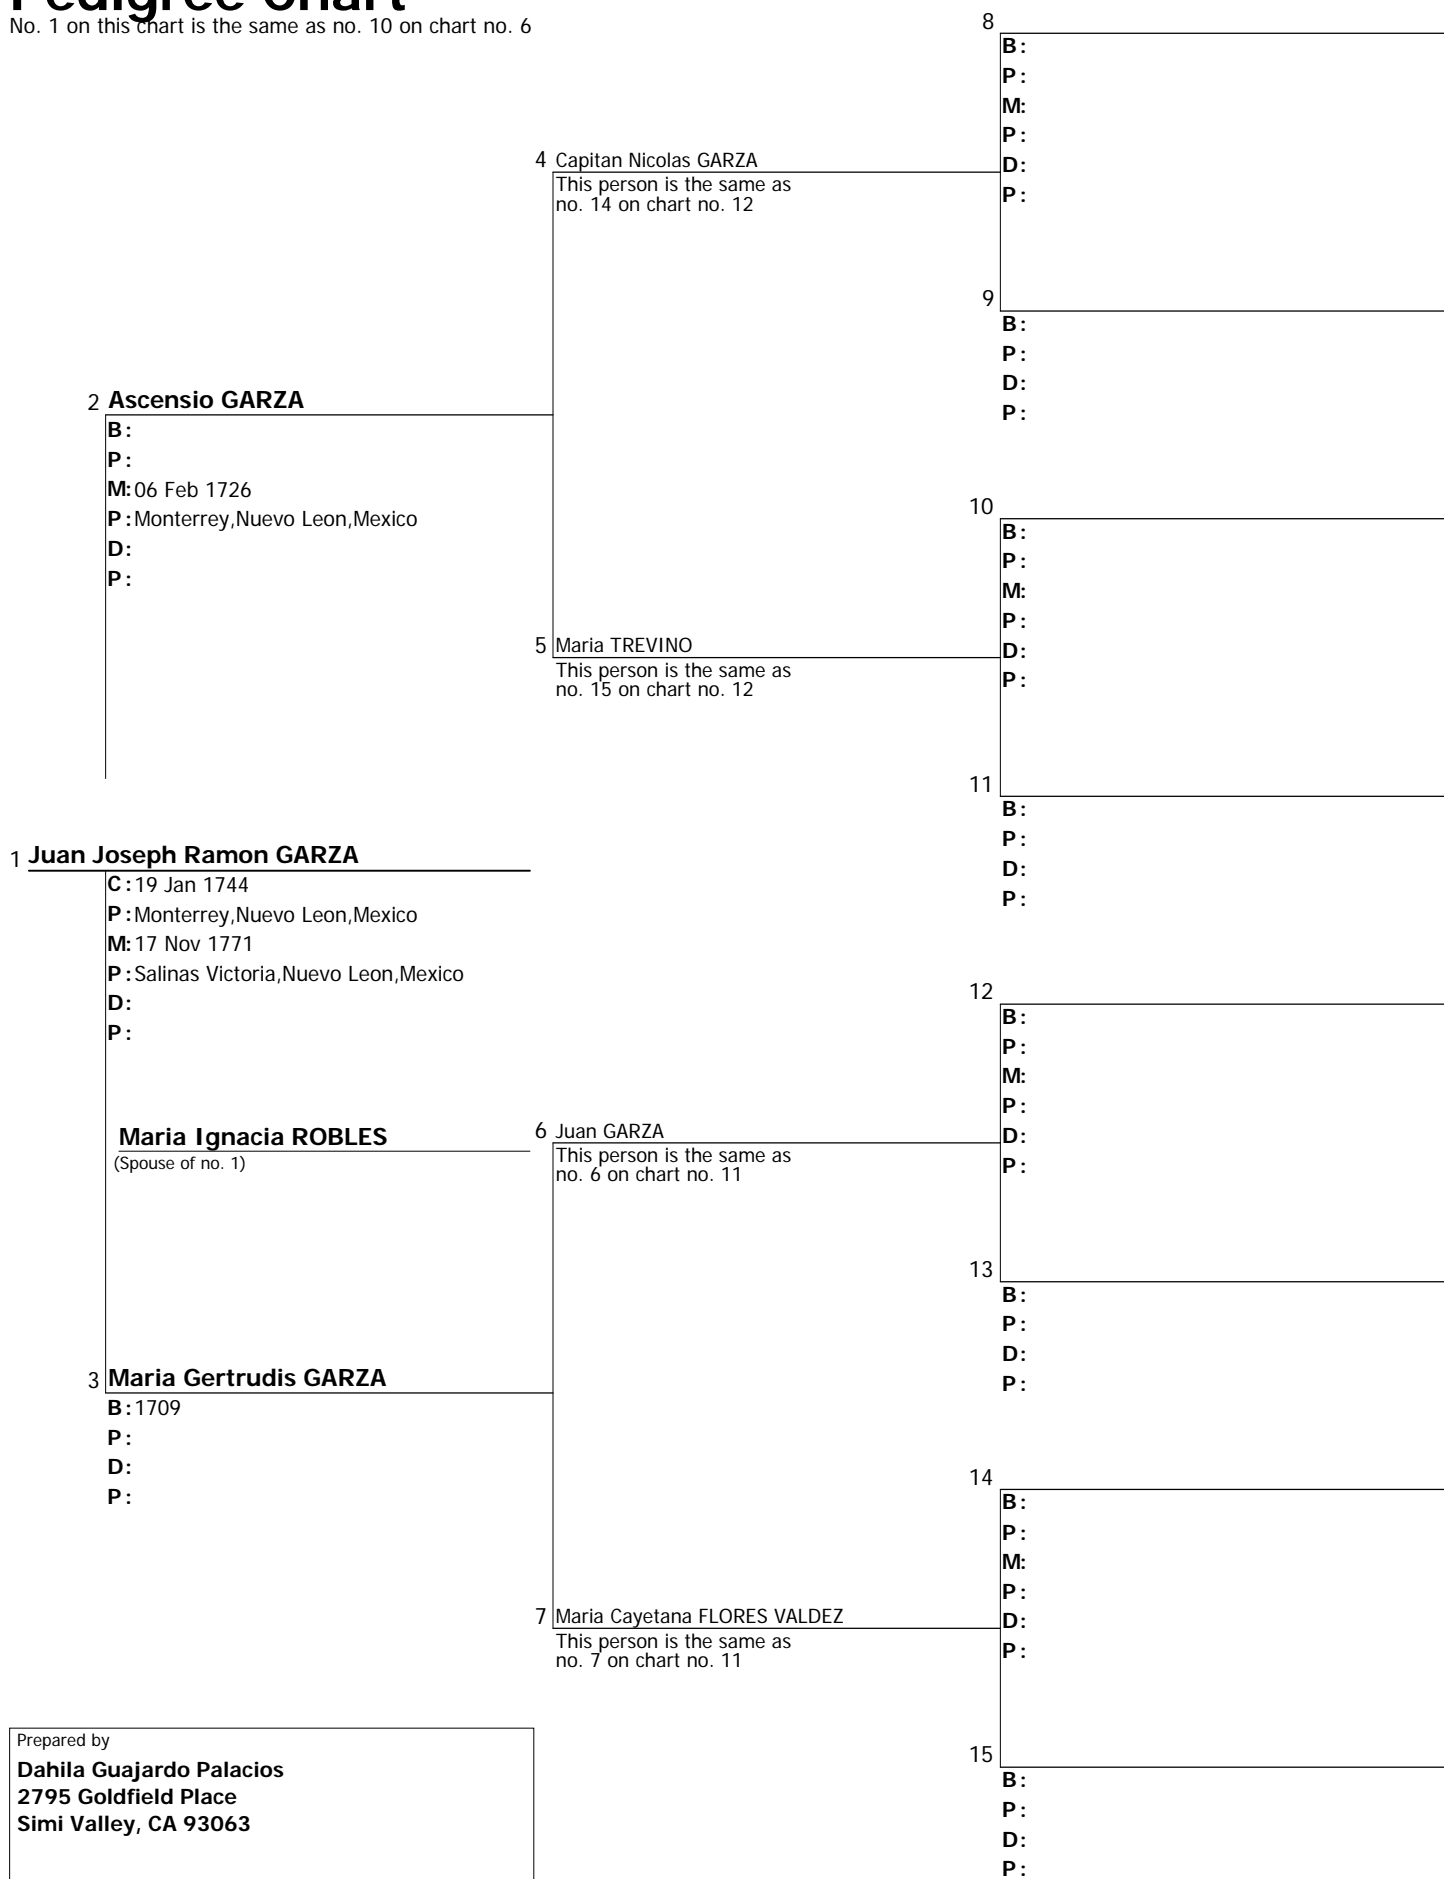

Prepared by Dahila Guajardo Palacios 2795 Goldfield Place Simi Valley, CA 93063	
Telephone 805-581-6465	Date prepared 31 Oct 2014

Pedigree Chart

No. 1 on this chart is the same as no. 10 on chart no. 6

Prepared by Dahila Guajardo Palacios 2795 Goldfield Place Simi Valley, CA 93063	
Telephone 805-581-6465	Date prepared 31 Oct 2014