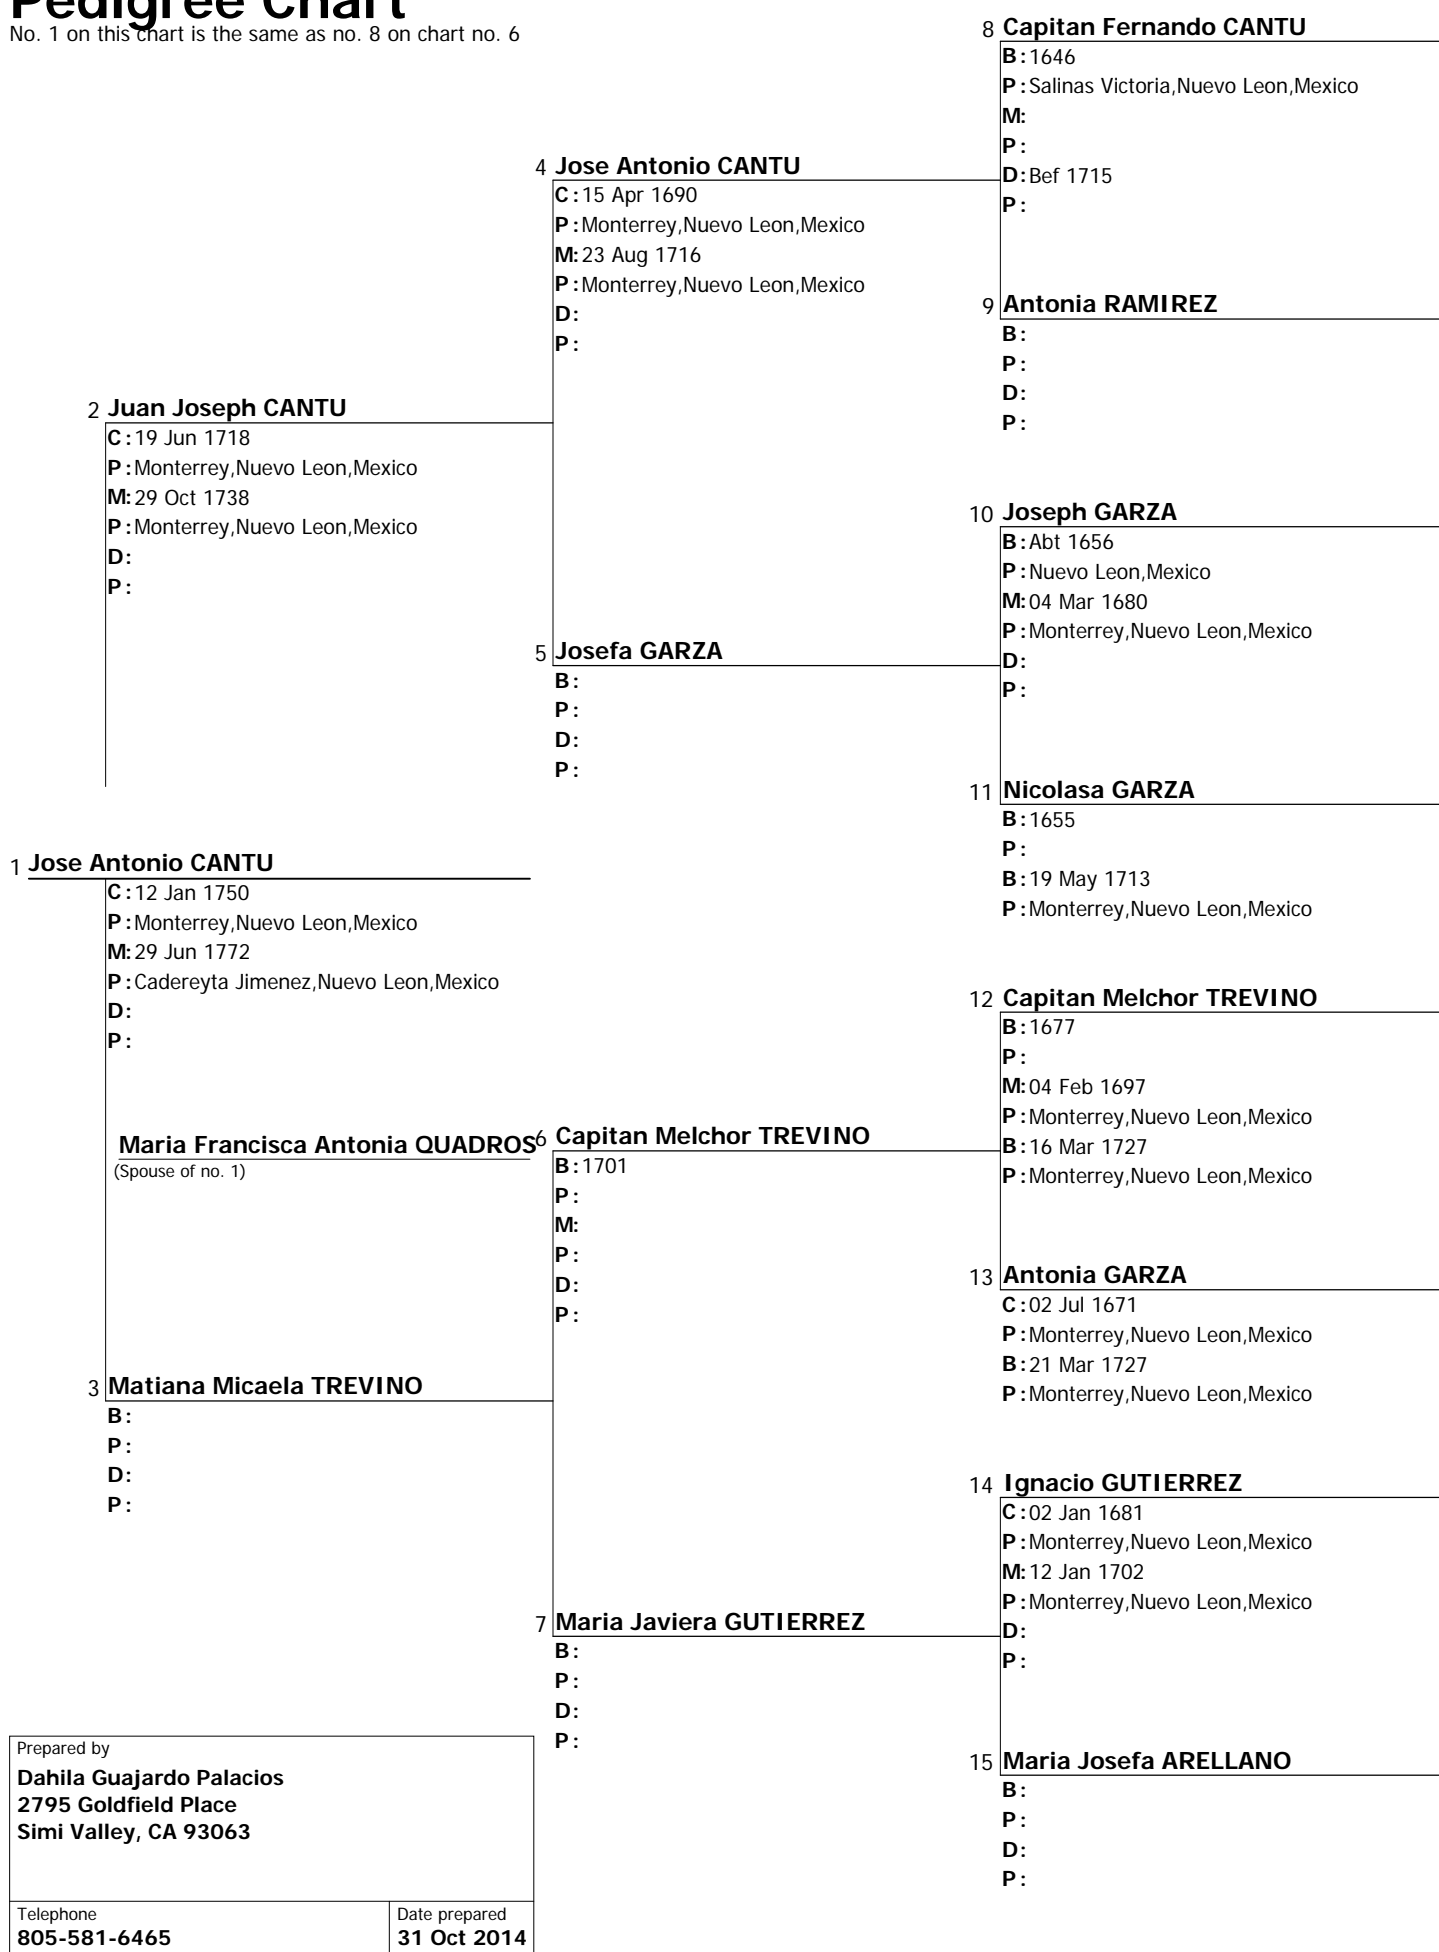

Pedigree Chart

Chart no. 34

No. 1 on this chart is the same as no. 8 on chart no. 6

Prepared by Dahila Guajardo Palacios 2795 Goldfield Place Simi Valley, CA 93063	
Telephone 805-581-6465	Date prepared 31 Oct 2014