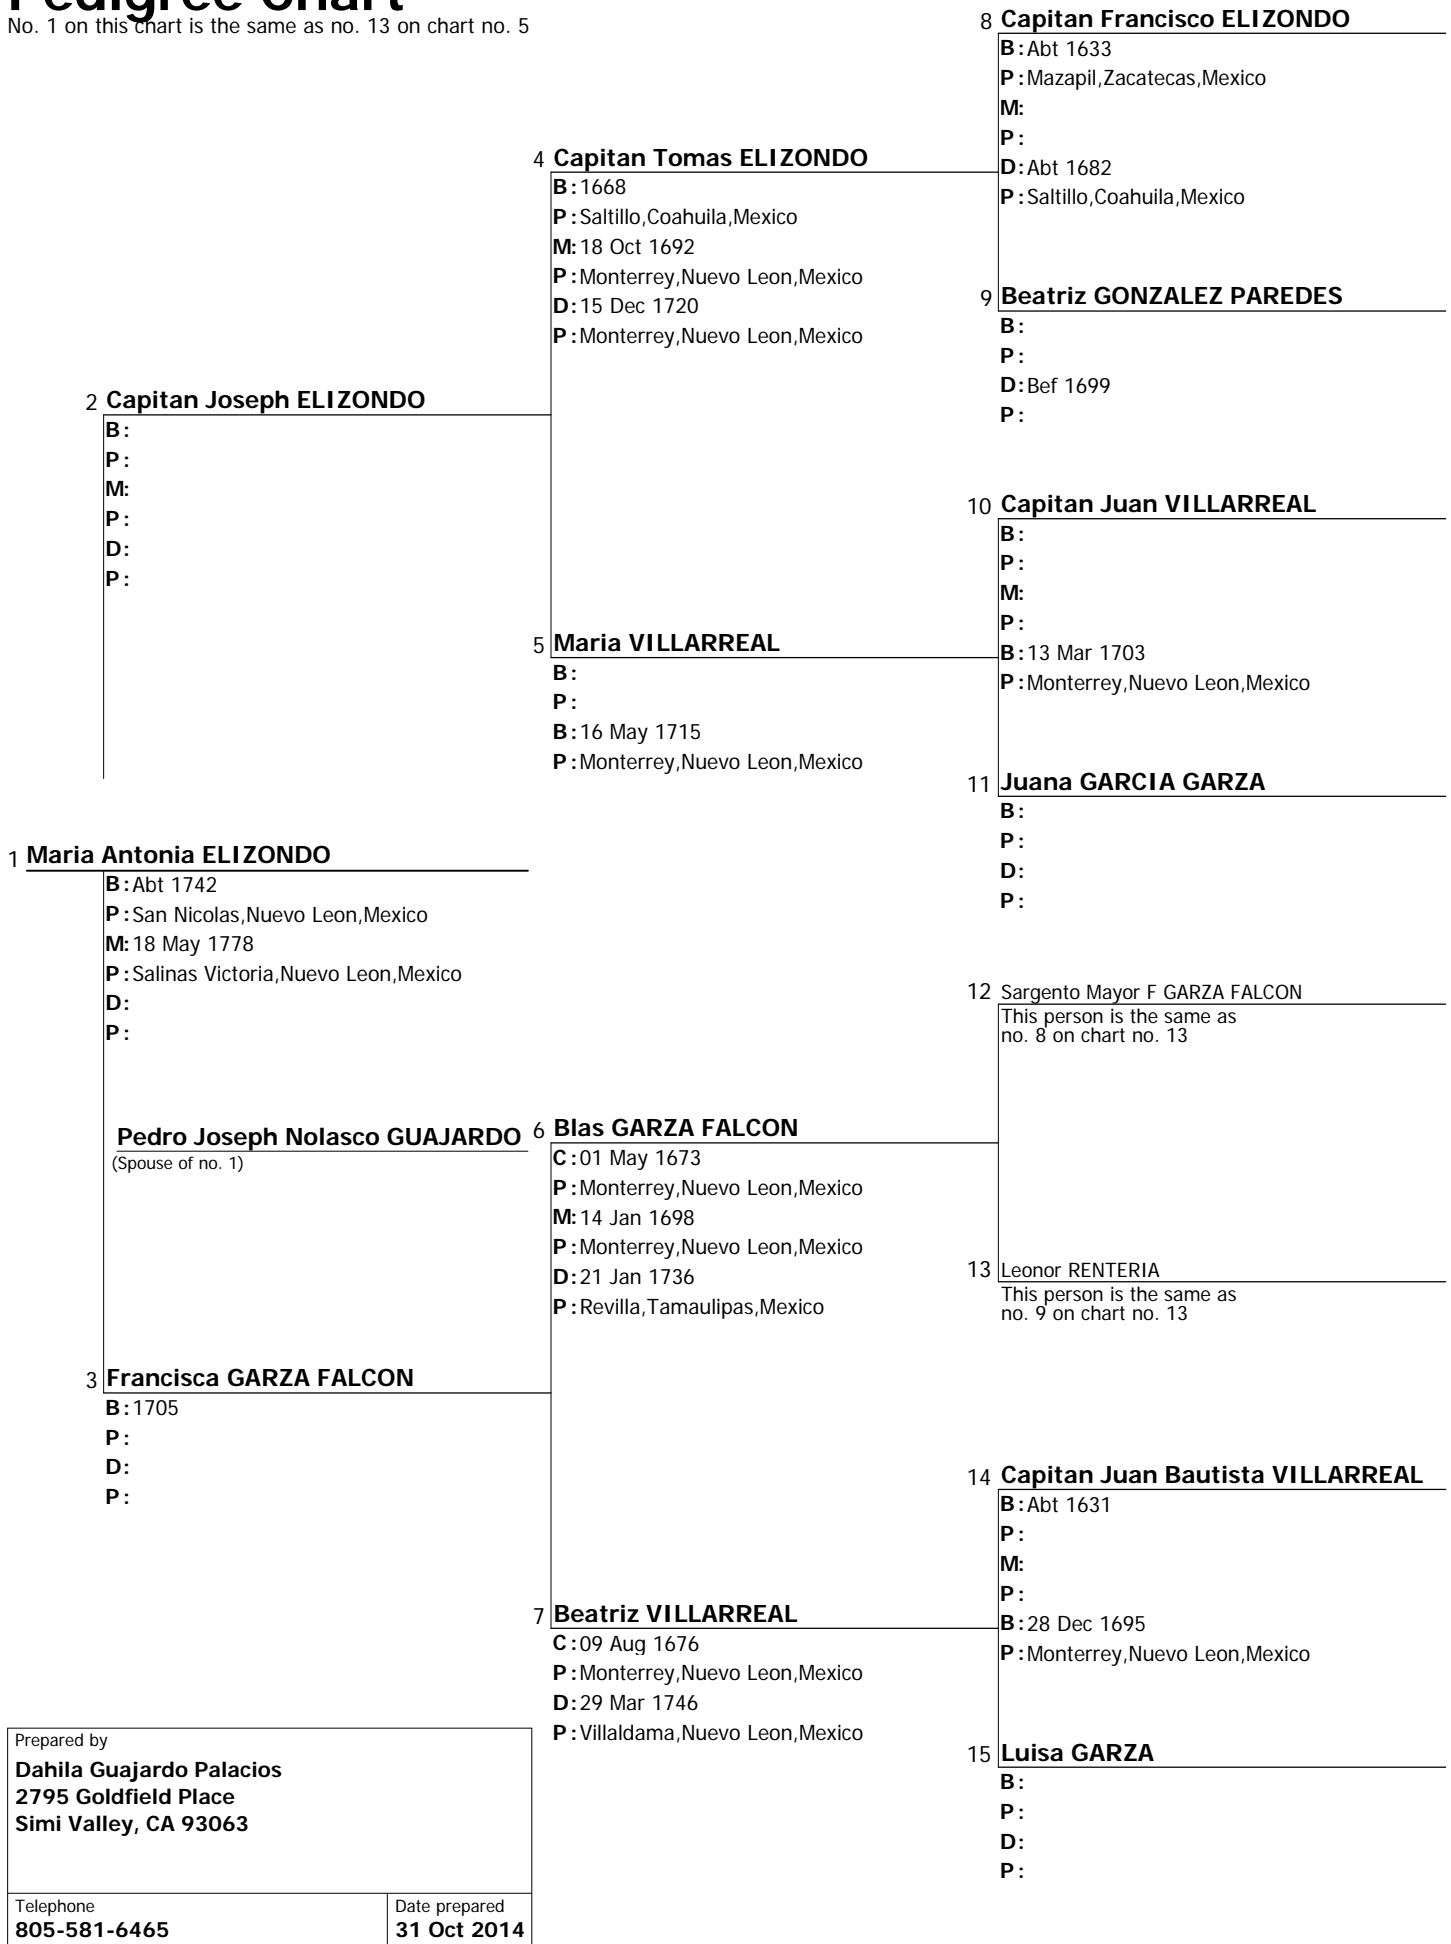

Pedigree Chart

Chart no. 31

No. 1 on this chart is the same as no. 13 on chart no. 5

Prepared by Dahila Guajardo Palacios 2795 Goldfield Place Simi Valley, CA 93063	
Telephone 805-581-6465	Date prepared 31 Oct 2014