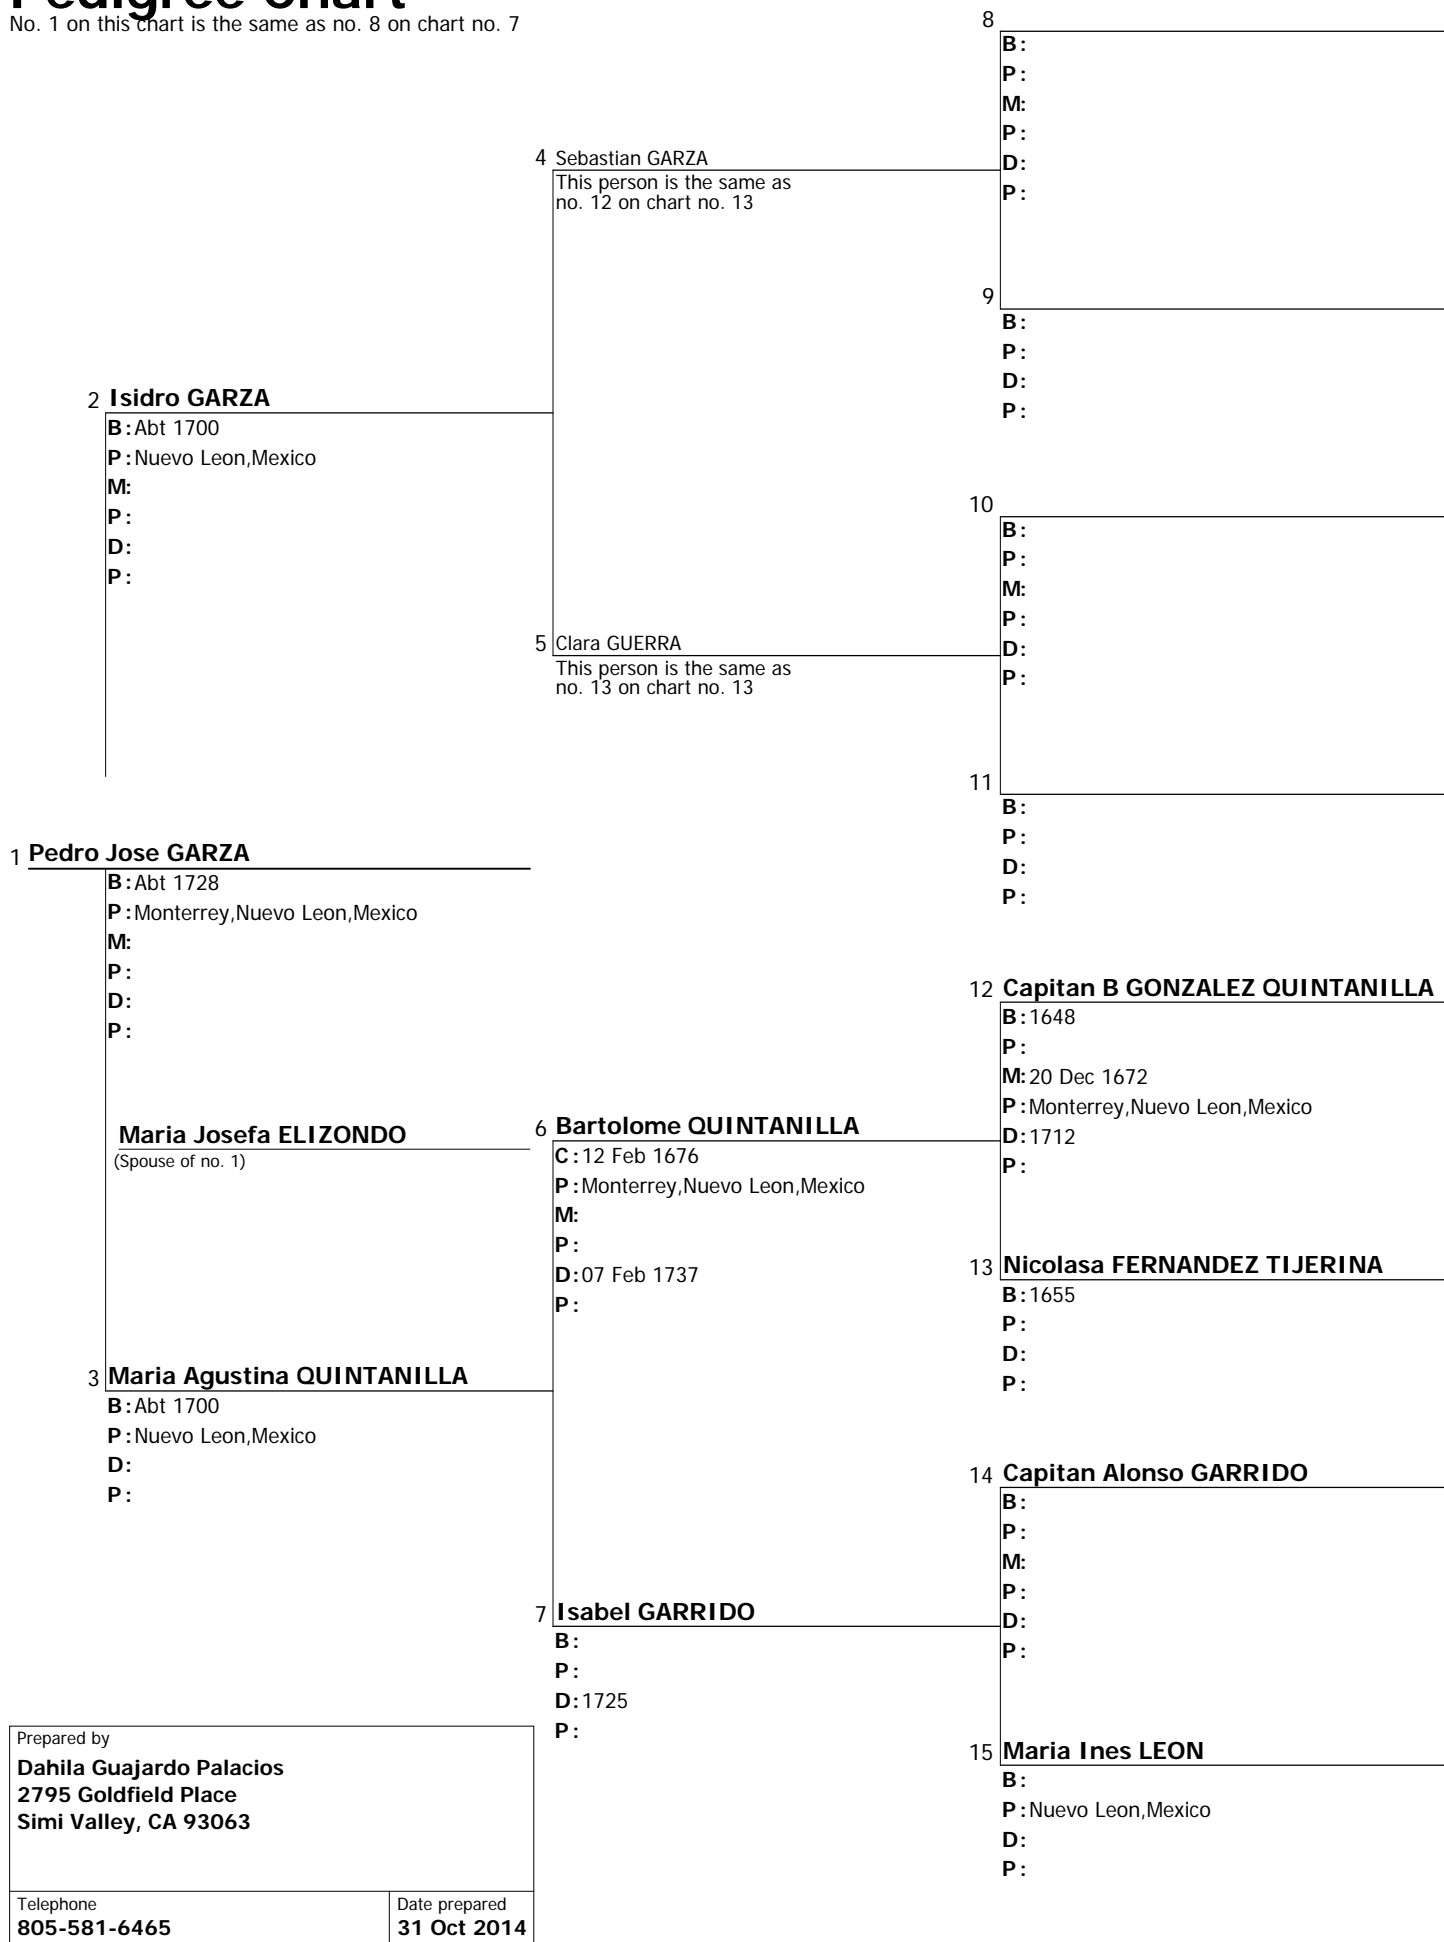

Pedigree Chart

No. 1 on this chart is the same as no. 8 on chart no. 7

Prepared by Dahila Guajardo Palacios 2795 Goldfield Place Simi Valley, CA 93063	
Telephone 805-581-6465	Date prepared 31 Oct 2014