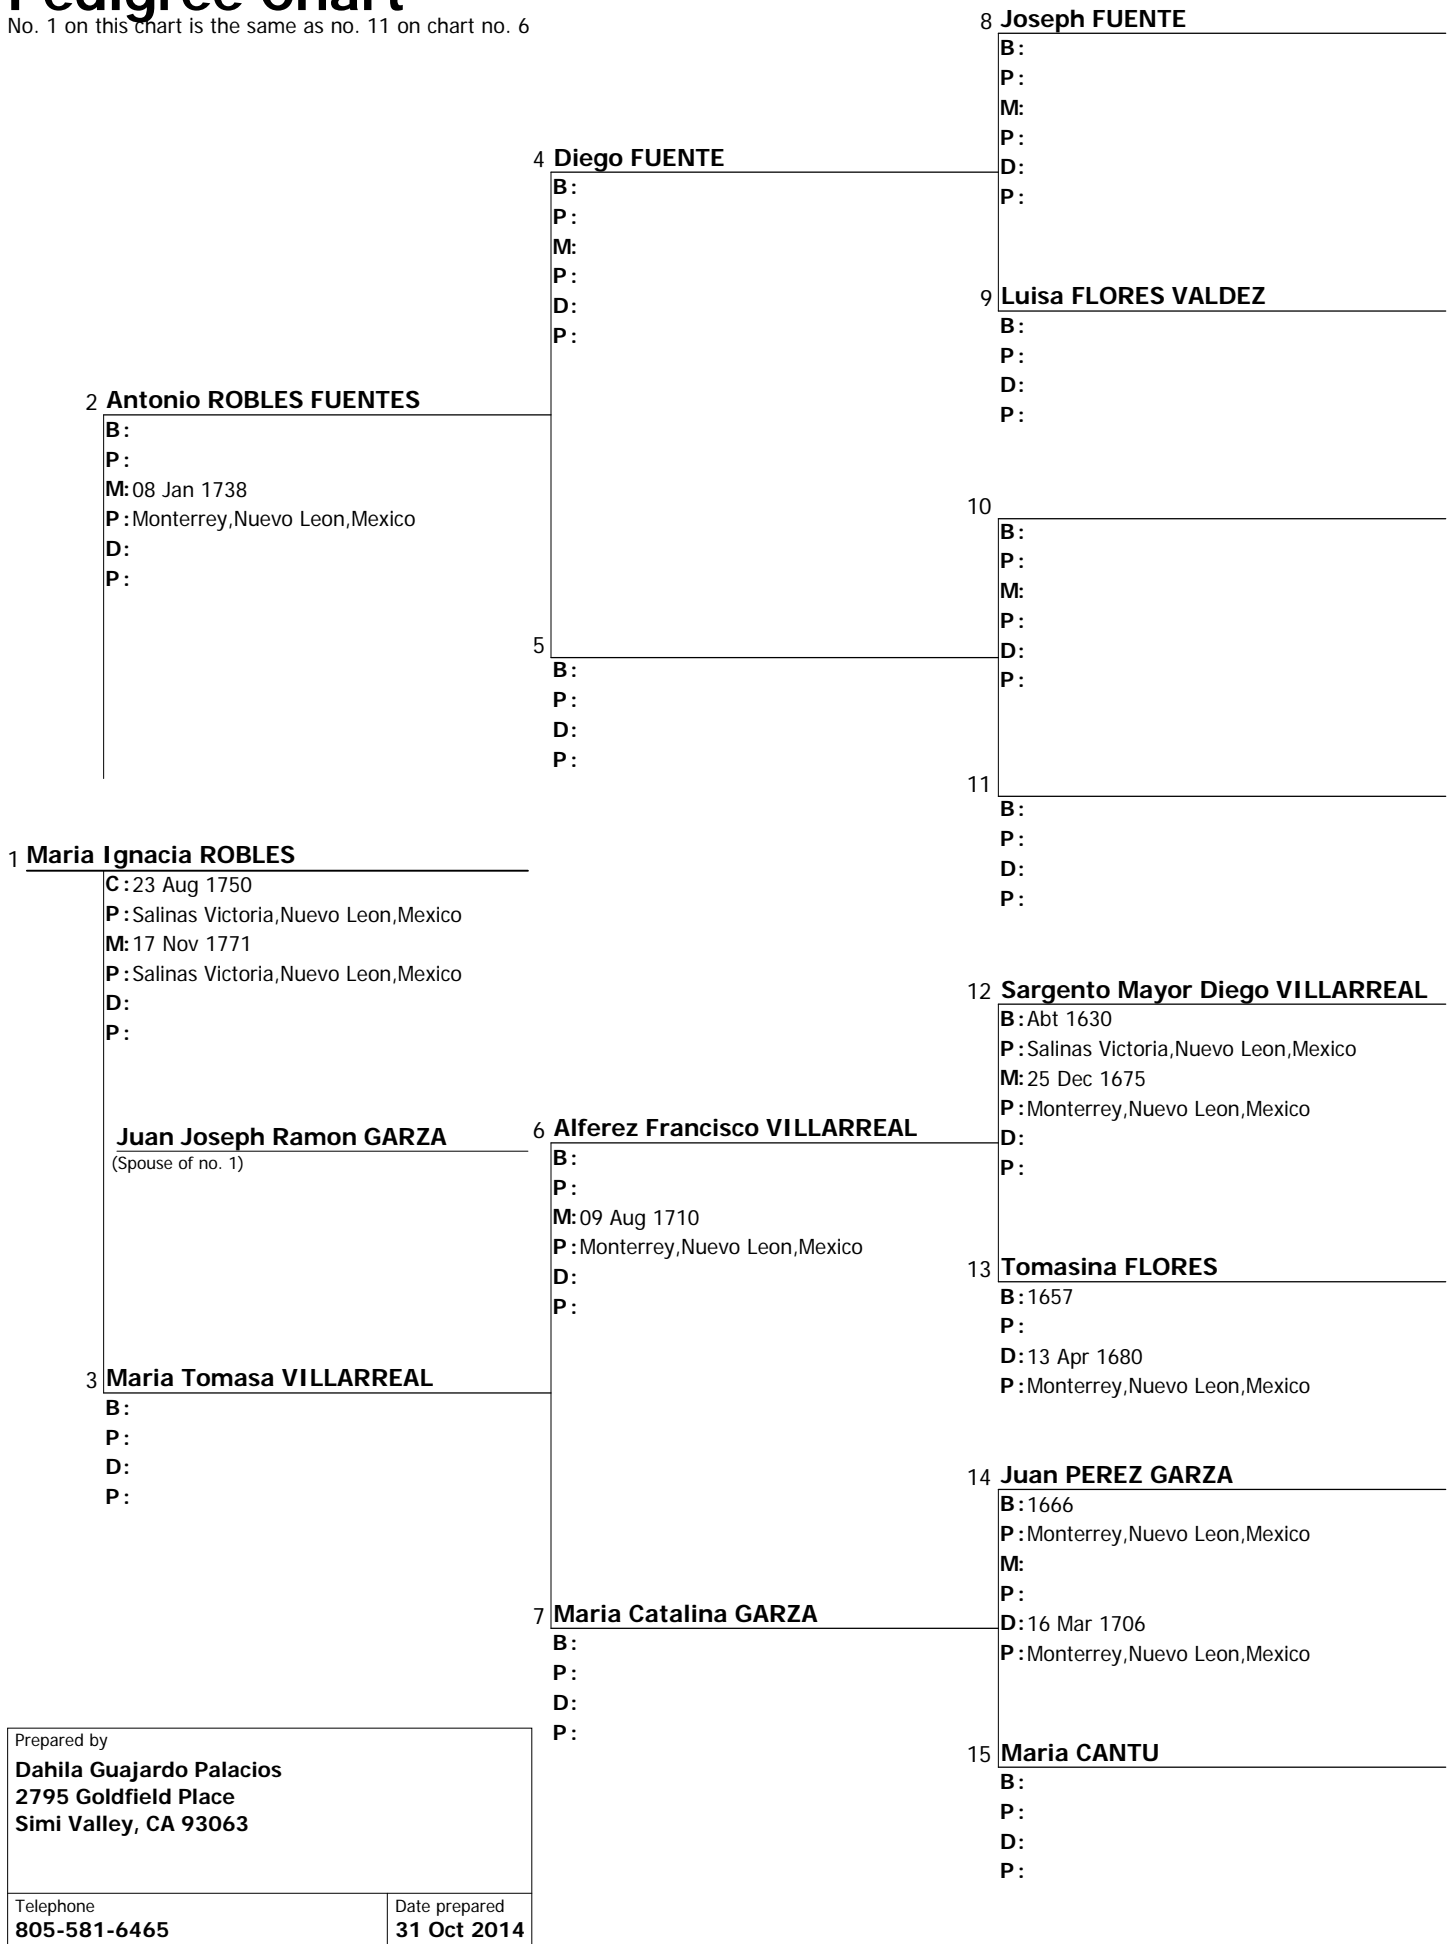

Pedigree Chart

No. 1 on this chart is the same as no. 11 on chart no. 6

Prepared by Dahila Guajardo Palacios 2795 Goldfield Place Simi Valley, CA 93063	
Telephone 805-581-6465	Date prepared 31 Oct 2014