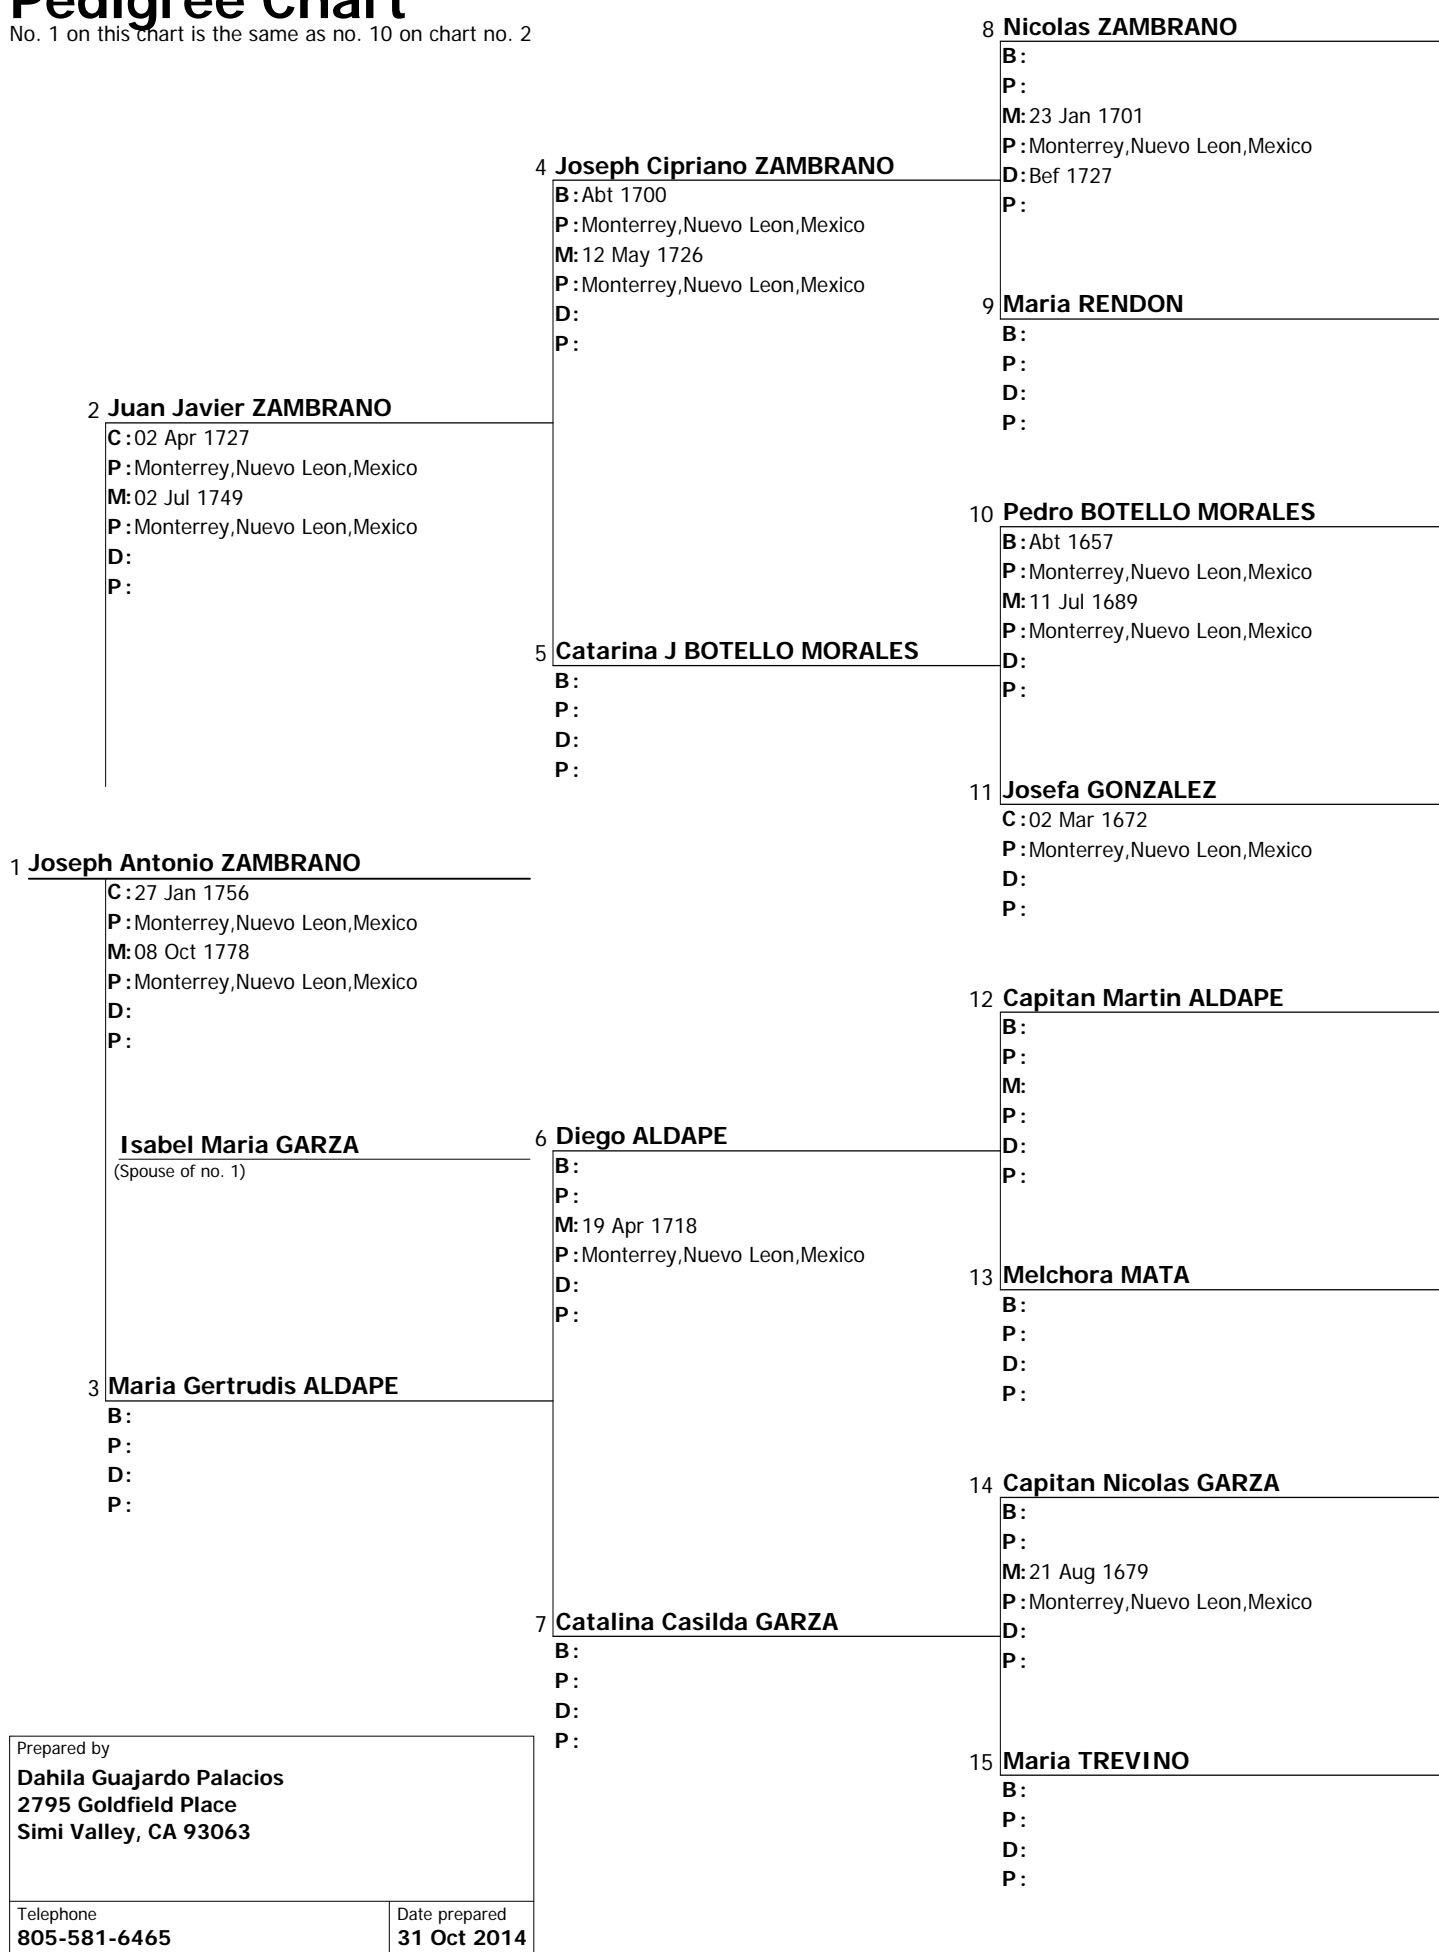

Pedigree Chart

Chart no. 12

No. 1 on this chart is the same as no. 10 on chart no. 2

Prepared by Dahila Guajardo Palacios 2795 Goldfield Place Simi Valley, CA 93063	
Telephone 805-581-6465	Date prepared 31 Oct 2014