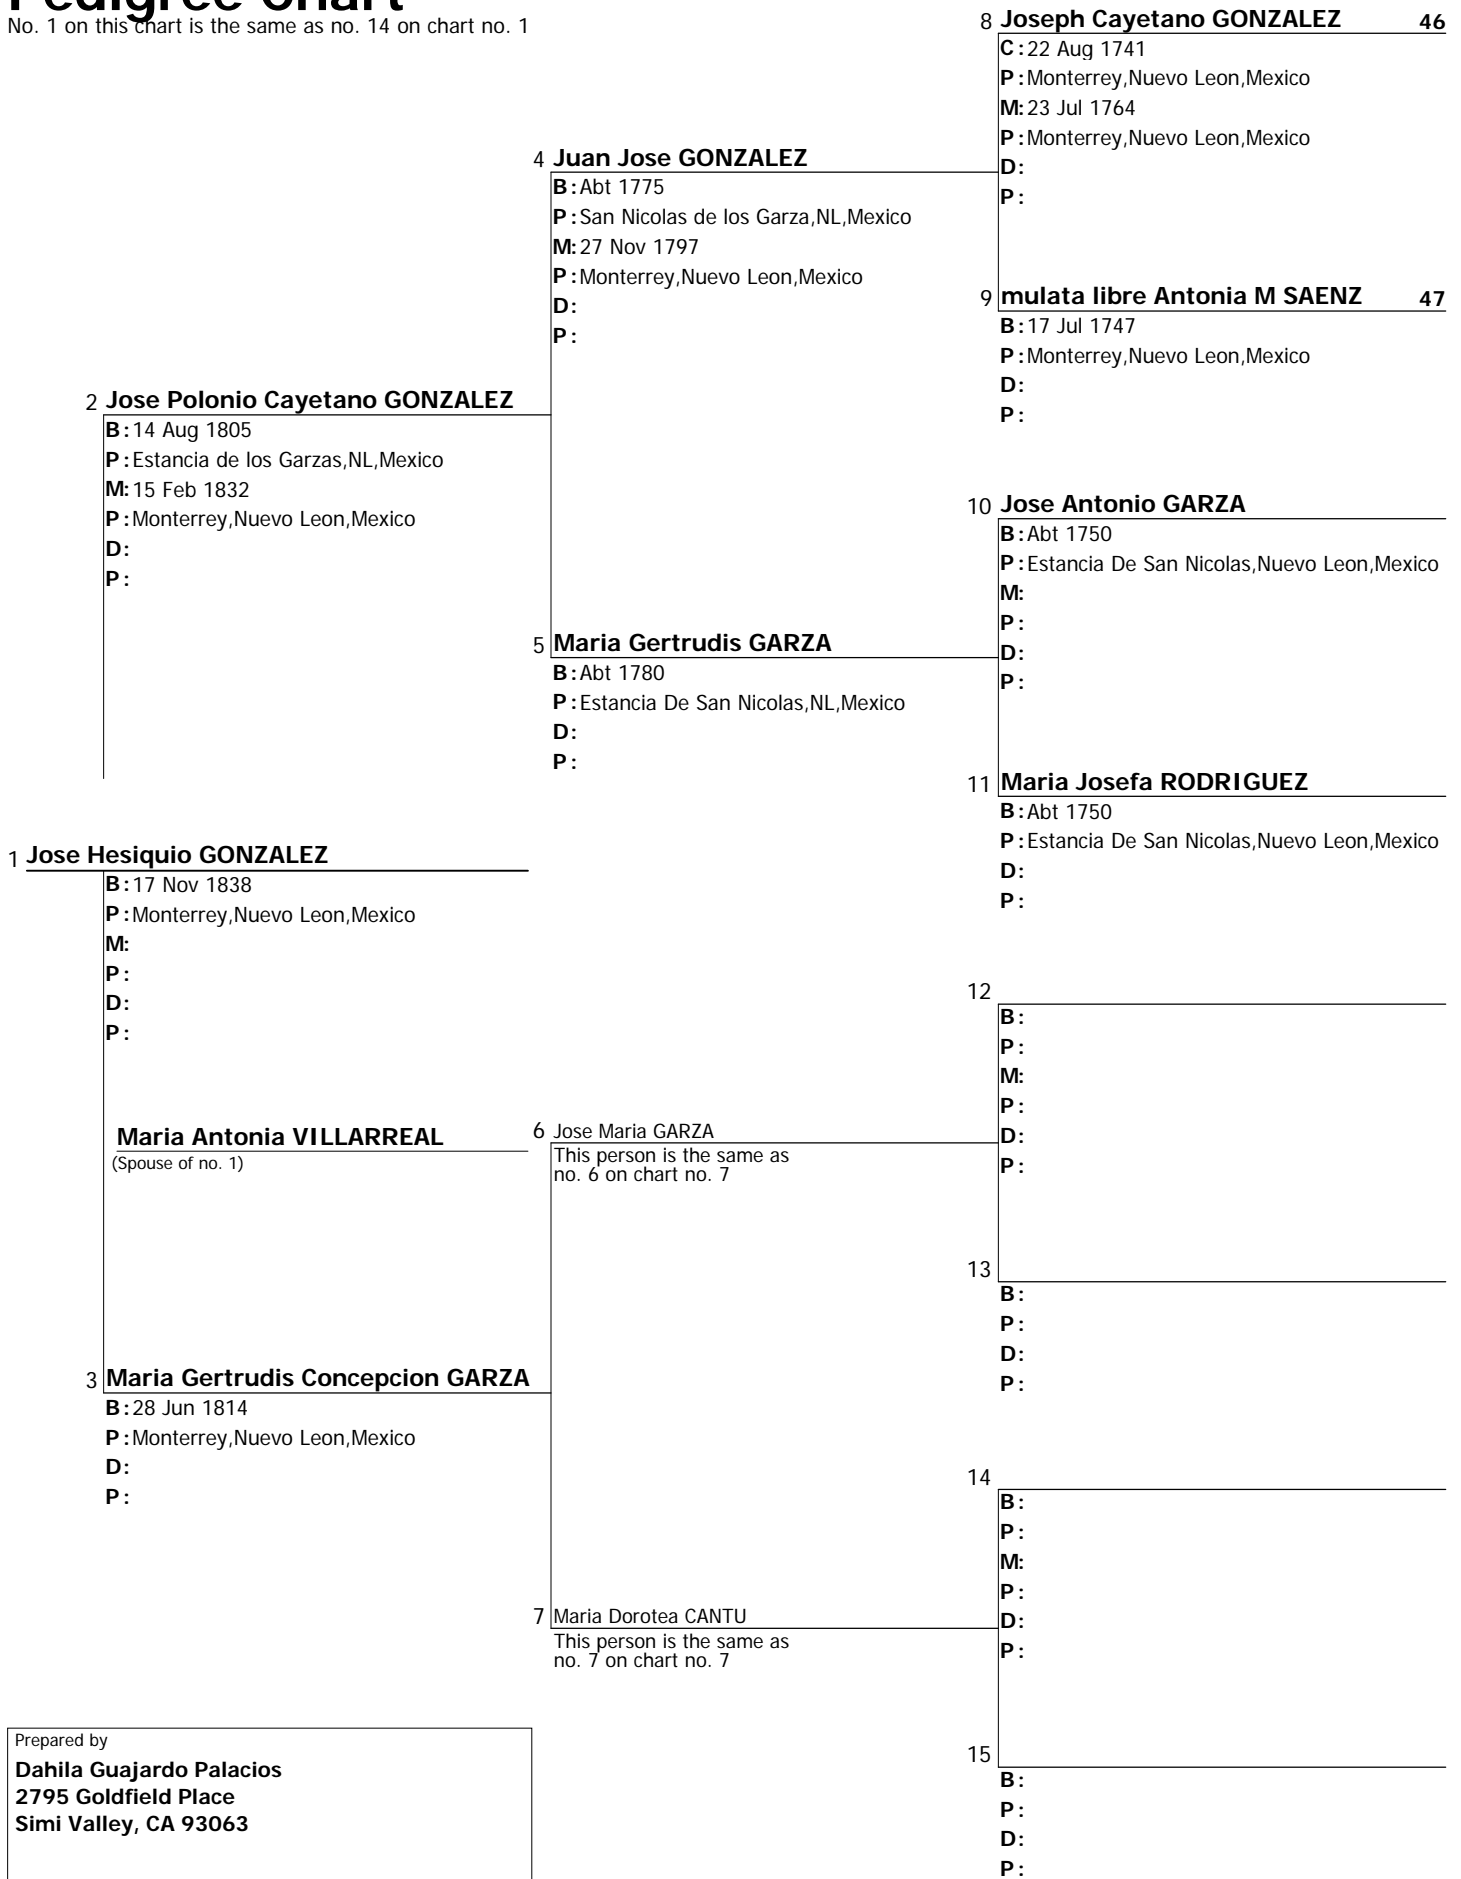

Pedigree Chart

Chart no. 8

No. 1 on this chart is the same as no. 14 on chart no. 1

Prepared by Dahila Guajardo Palacios 2795 Goldfield Place Simi Valley, CA 93063	
Telephone 805-581-6465	Date prepared 31 Oct 2014