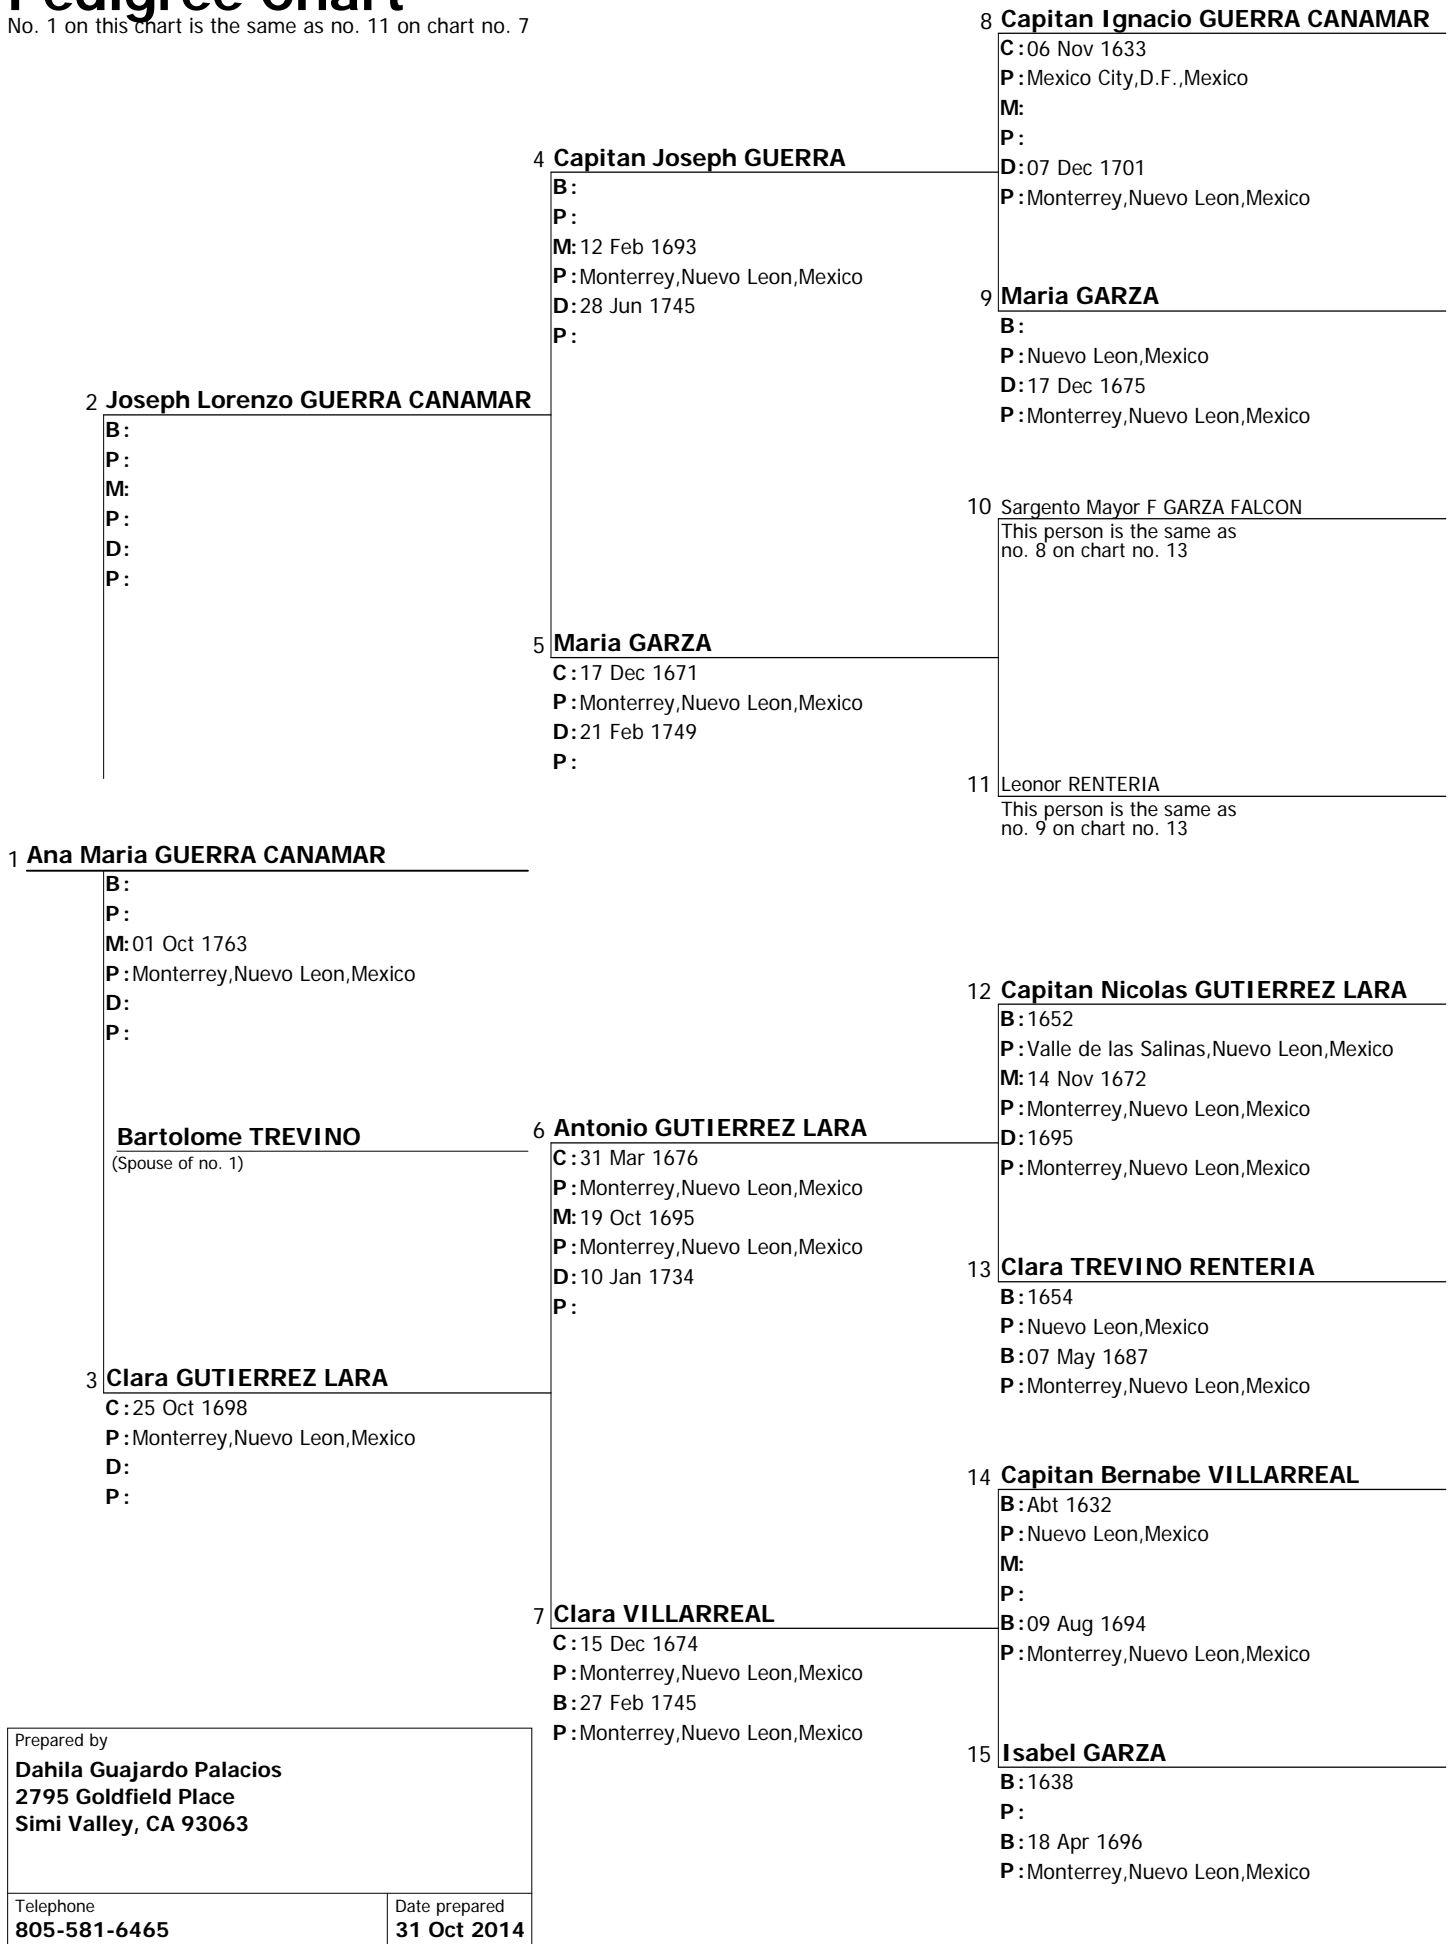

Pedigree Chart

Chart no. 43

No. 1 on this chart is the same as no. 11 on chart no. 7

Prepared by Dahila Guajardo Palacios 2795 Goldfield Place Simi Valley, CA 93063	
Telephone 805-581-6465	Date prepared 31 Oct 2014